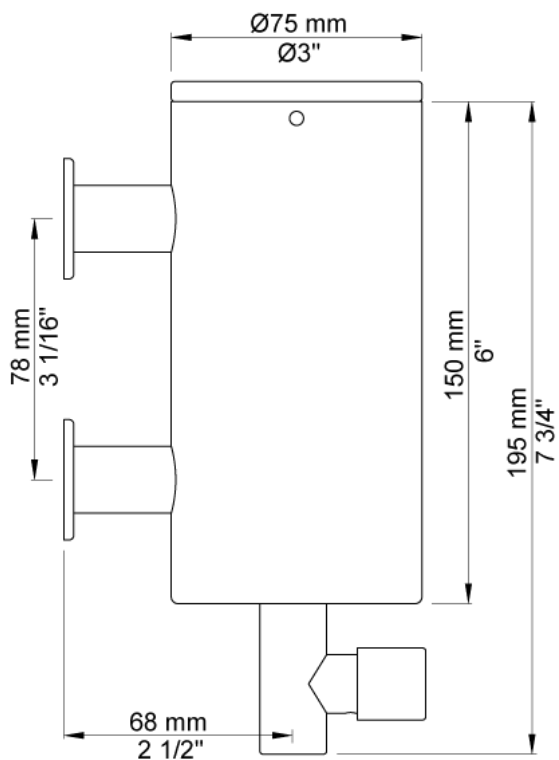

Date:

Client:

Project:

VOLA product: T10

T10

Soap dispenser 0.5 l.pH neutral liquid soap can be used (pH value: 4,5 - 7,5).Viscosity: Approx. 1500cP - 2000cP at 20°C.

Available in colors

- Color 02, Grey
- Color 04, Light blue
- Color 05, Orange
- Color 06, Light green
- Color 08, Yellow
- Color 09, Dark grey
- Color 12, Mocca
- Color 14, Bright red
- Color 15, Dark blue
- Color 16, Polished chrome
- Color 17, Gloss black
- Color 18, White
- Color 19, Natural brass
- Color 20, Brushed chrome
- Color 21, Carmine red
- Color 25, Pink
- Color 27, Matt black
- Color 40, Brushed stainless steel