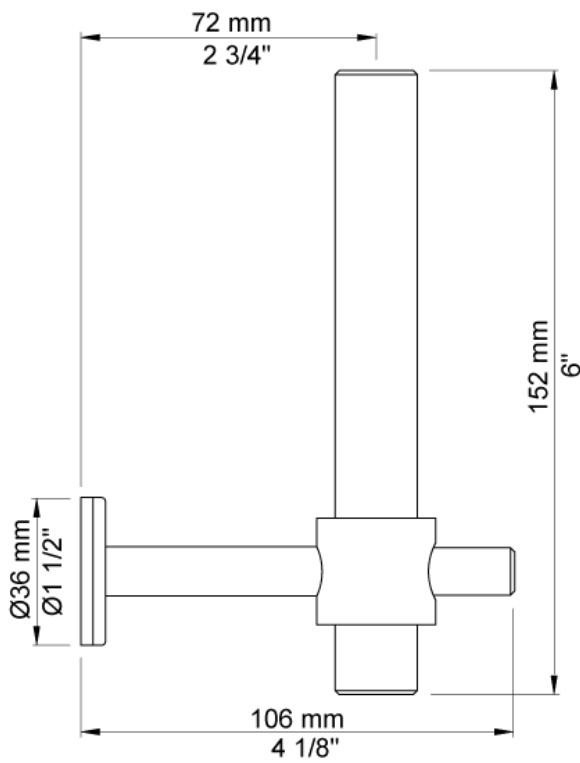

Date:

Client:

Project:

VOLA product: T14

T14

Spare toilet roll holder.

Available in colors

- Color 02, Grey
- Color 04, Light blue
- Color 05, Orange
- Color 06, Light green
- Color 08, Yellow
- Color 09, Dark grey
- Color 12, Mocca
- Color 14, Bright red
- Color 15, Dark blue
- Color 16, Polished chrome
- Color 17, Gloss black
- Color 18, White
- Color 19, Natural brass
- Color 20, Brushed chrome
- Color 21, Carmine red
- Color 25, Pink
- Color 27, Matt black
- Color 40, Brushed stainless steel