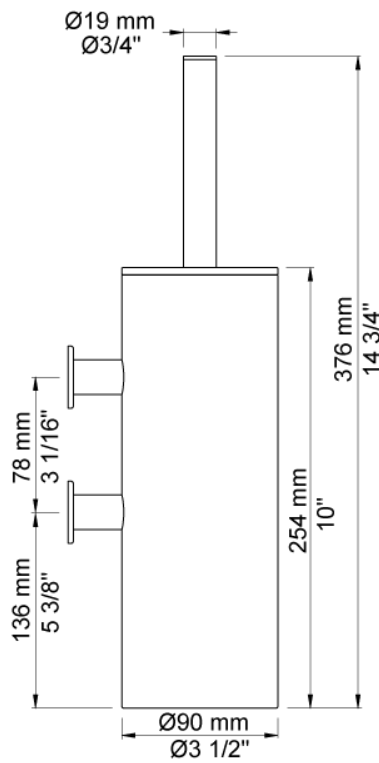

Date:

Client:

Project:

VOLA product: T33

T33

Toilet brush holder for wall mounting.

Available in colors

- Color 02, Grey
- Color 04, Light blue
- Color 05, Orange
- Color 06, Light green
- Color 08, Yellow
- Color 09, Dark grey
- Color 12, Mocca
- Color 14, Bright red
- Color 15, Dark blue
- Color 16, Polished chrome
- Color 17, Gloss black
- Color 18, White
- Color 19, Natural brass
- Color 20, Brushed chrome
- Color 21, Carmine red
- Color 25, Pink
- Color 27, Matt black
- Color 40, Brushed stainless steel