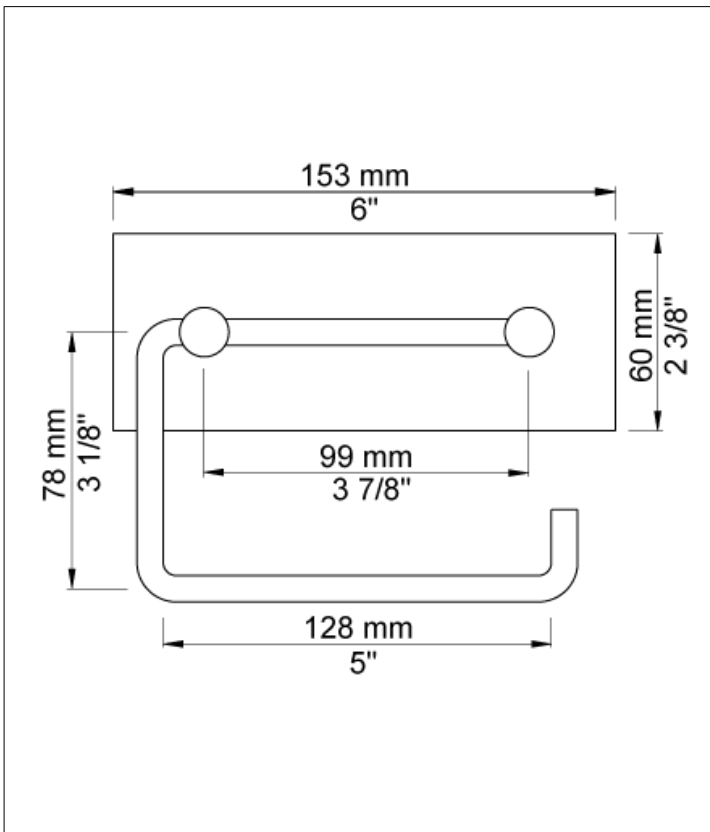

Date:

Client:

Project:

VOLA product: T12

**T12**

Toilet roll holder.

**Available in colors**

- Color 02, Grey
- Color 04, Light blue
- Color 05, Orange
- Color 06, Light green
- Color 08, Yellow
- Color 09, Dark grey
- Color 12, Mocca
- Color 14, Bright red
- Color 15, Dark blue
- Color 16, Polished chrome
- Color 17, Gloss black
- Color 18, White
- Color 19, Natural brass
- Color 20, Brushed chrome
- Color 21, Carmine red
- Color 25, Pink
- Color 27, Matt black
- Color 40, Brushed stainless steel