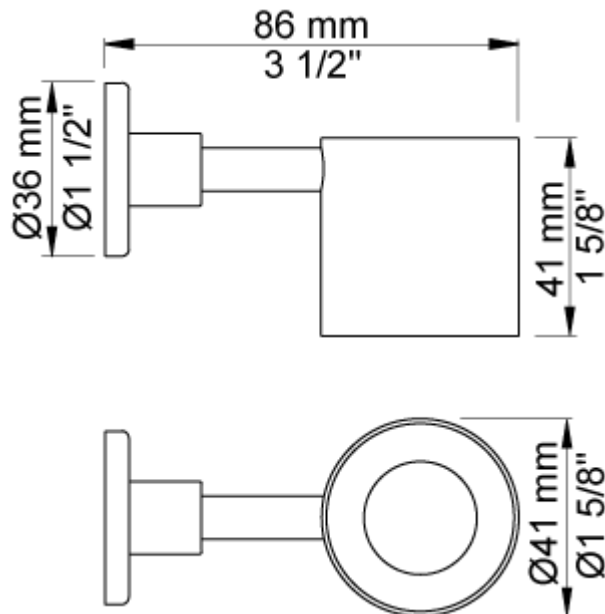

Date:

Client:

Project:

VOLA product: T16

**T16**

Toothpaste tube holder.

**Available in colors**

- Color 02, Grey
- Color 04, Light blue
- Color 05, Orange
- Color 06, Light green
- Color 08, Yellow
- Color 09, Dark grey
- Color 12, Mocca
- Color 14, Bright red
- Color 15, Dark blue
- Color 16, Polished chrome
- Color 17, Gloss black
- Color 18, White
- Color 19, Natural brass
- Color 20, Brushed chrome
- Color 21, Carmine red
- Color 25, Pink
- Color 27, Matt black