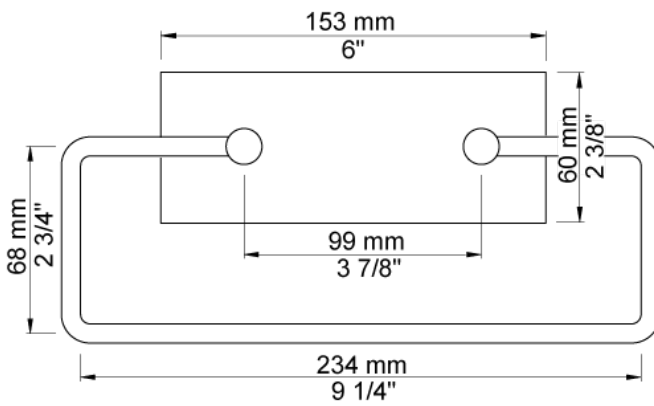

Date:

Client:

Project:

VOLA product: T15

T15

Towel holder.

Available in colors

- Color 02, Grey
- Color 04, Light blue
- Color 05, Orange
- Color 06, Light green
- Color 08, Yellow
- Color 09, Dark grey
- Color 12, Mocca
- Color 14, Bright red
- Color 15, Dark blue
- Color 16, Polished chrome
- Color 17, Gloss black
- Color 18, White
- Color 19, Natural brass
- Color 20, Brushed chrome
- Color 21, Carmine red
- Color 25, Pink
- Color 27, Matt black
- Color 40, Brushed stainless steel