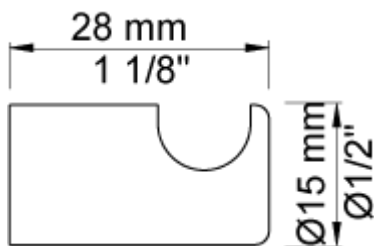

Date:

Client:

Project:

VOLTA product: T17

**T17**

Towel hook, 28 mm, 4 pcs.

**Available in colors**

Color 02, Grey  
Color 04, Light blue  
Color 05, Orange  
Color 06, Light green  
Color 08, Yellow  
Color 09, Dark grey  
Color 12, Mocca  
Color 14, Bright red  
Color 15, Dark blue  
Color 16, Polished chrome  
Color 17, Gloss black  
Color 18, White  
Color 19, Natural brass  
Color 20, Brushed chrome  
Color 21, Carmine red  
Color 25, Pink  
Color 27, Matt black  
Color 40, Brushed stainless steel