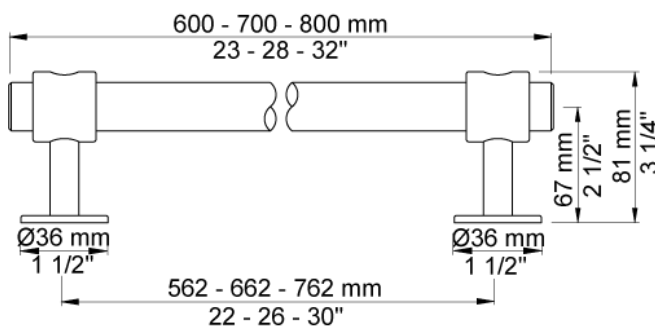

Date:

Client:

Project:

VOLA product: T19

T19

Towel rail, 600 mm.

Available in colors

- Color 02, Grey
- Color 04, Light blue
- Color 05, Orange
- Color 06, Light green
- Color 08, Yellow
- Color 09, Dark grey
- Color 12, Mocca
- Color 14, Bright red
- Color 15, Dark blue
- Color 16, Polished chrome
- Color 17, Gloss black
- Color 18, White
- Color 19, Natural brass
- Color 20, Brushed chrome
- Color 21, Carmine red
- Color 25, Pink
- Color 27, Matt black
- Color 40, Brushed stainless steel