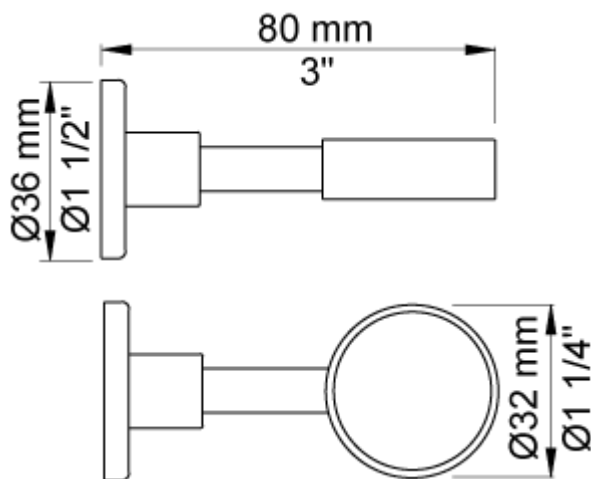

Date:

Client:

Project:

VOLA product: T5

**T5**

Towel ring.

**Available in colors**

- Color 02, Grey
- Color 04, Light blue
- Color 05, Orange
- Color 06, Light green
- Color 08, Yellow
- Color 09, Dark grey
- Color 12, Mocca
- Color 14, Bright red
- Color 15, Dark blue
- Color 16, Polished chrome
- Color 17, Gloss black
- Color 18, White
- Color 19, Natural brass
- Color 20, Brushed chrome
- Color 21, Carmine red
- Color 25, Pink
- Color 27, Matt black