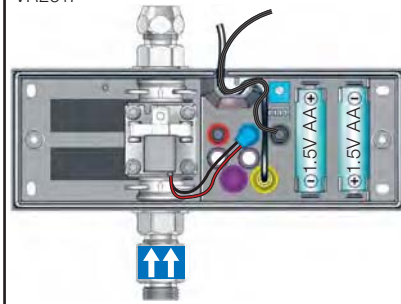

5

VOLA Electronic

Elektronikboks
 Valve box
 Ventil Kasten
 Ventilbox
 Ventiel doos
 Boite étanche avec vanne

EU EMC directive
 2004/108/EU
 IPX4

HV1E/4100/4900:
 VR2618

RB1E/4000/4300/4800:
 VR2617

Sec.	1	2	3	4
0	ON	ON	ON	
1	ON	ON	OFF	
3	ON	OFF	ON	
5	ON	OFF	OFF	
8	OFF	ON	ON	
10	OFF	ON	OFF	
15	OFF	OFF	ON	
20	OFF	OFF	OFF	