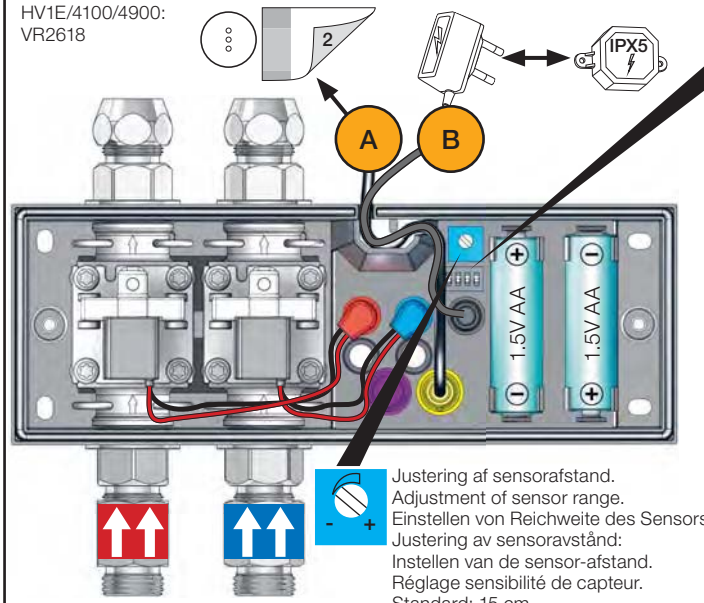

5

VOLA Electronic

Elektronikboks
 Valve box
 Ventil Kasten
 Ventilbox
 Ventiel doos
 Boite étanche avec vanne

EU EMC directive
 2004/108/EU
 IPX4

HV1E/4100/4900:
 VR2618

RB1E/4000/4300/4800:
 VR2617

Sec.	1	2	3	4
0	ON	ON	ON	
1	ON	ON	OFF	
3	ON	OFF	ON	
5	ON	OFF	OFF	
8	OFF	ON	ON	
10	OFF	ON	OFF	
15	OFF	OFF	ON	
20	OFF	OFF	OFF	

DEFAULT SETTING: ON ON ON ON

B	VR2622: ROW & GB VR2626: EU VR2623, IPX5:	110 - 230V~/50-60Hz 9V _{DC} /300 mA 100 - 240V~/50-60Hz/130mA 9V _{DC} /660 mA
---	---	--

**VR2622-VR2623-VR2626
 VR2624-VR2636:**
 Bestilles særskilt
 To be dered separately
 Separat bestellen
 Beställas separat
 Apart te bestellen
 À commander séparément