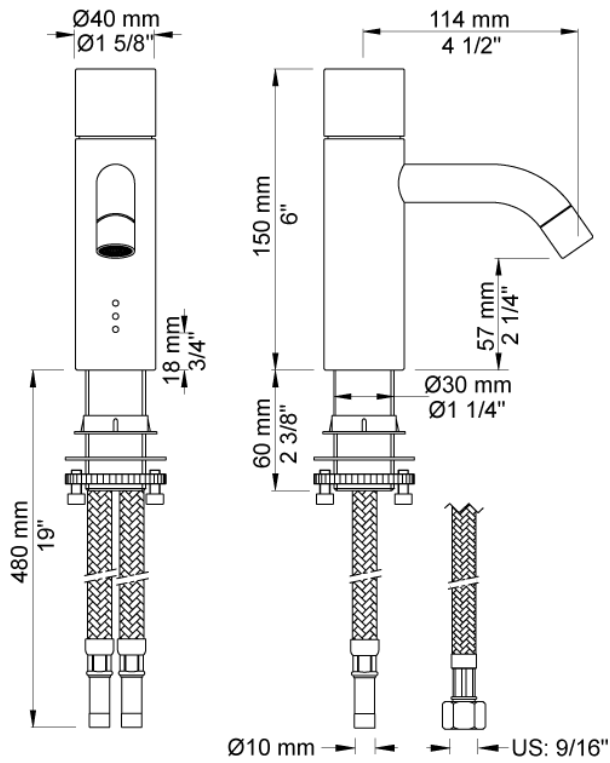

Date:

Client:

Project:

VOLA product: HV1EN

HV1EN

Basin mixer with on-off sensor for 'hands free' operation. Incl. an external mains transformer. Valve box for electronic mixer, VR2618 enclosed.

Ada approved.

Flow

	Bar:	1.0	2.0	3.0	4.0	5.0
HV1EN	(l/min)	2.9	4.1	5.0	5.0	5.0
HV1EN ¹⁾	(l/min)	2.6	3.7	4.5	4.5	4.5

¹⁾ USA Standard

Available in colors

- Color 02, Grey
- Color 04, Light blue
- Color 05, Orange
- Color 06, Light green
- Color 08, Yellow
- Color 09, Dark grey
- Color 12, Mocca
- Color 14, Bright red
- Color 15, Dark blue
- Color 16, Polished chrome
- Color 17, Gloss black
- Color 18, White
- Color 19, Natural brass
- Color 20, Brushed chrome
- Color 21, Carmine red
- Color 25, Pink
- Color 27, Matt black
- Color 40, Brushed stainless steel