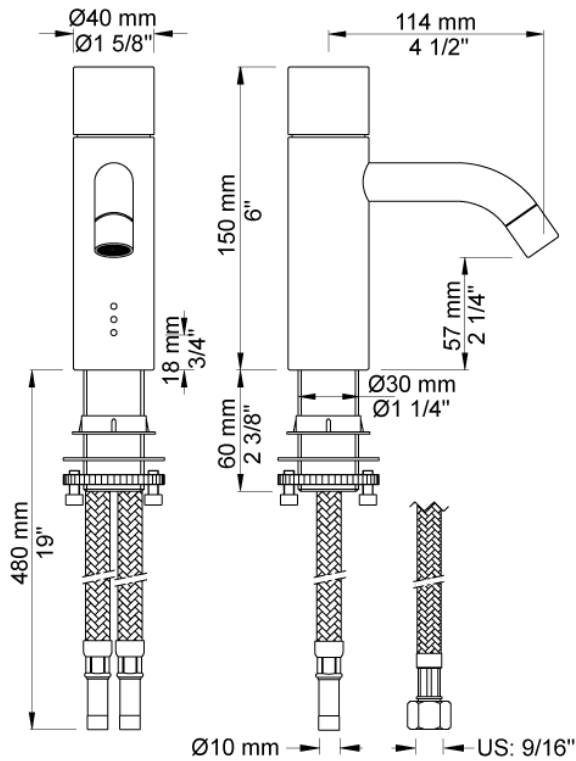

Date:

Client:

Project:

VOLA product: HV1E

HV1E

Basin mixer with on-off sensor for 'hands free' operation. The temperature control handle is available with or without peg, HV1E is without peg. Models with no peg can be locked in a preset position during installation. HV1E comes complete with batteries. Valve box for electronic mixer, VR2618 enclosed.

Ada approved.

Flow

	Bar:	1.0	2.0	3.0	4.0	5.0
HV1E	(l/min)	2.9	4.1	5.0	5.0	5.0
HV1E ¹⁾	(l/min)	2.6	3.7	4.5	4.5	4.5
VR16WS	(l/min)	1.1	1.6	1.9	1.9	1.9

¹⁾ USA standard

Available in colors

- Color 02, Grey
- Color 04, Light blue
- Color 05, Orange
- Color 06, Light green
- Color 08, Yellow
- Color 09, Dark grey
- Color 12, Mocca
- Color 14, Bright red
- Color 15, Dark blue
- Color 16, Polished chrome
- Color 17, Gloss black
- Color 18, White
- Color 19, Natural brass
- Color 20, Brushed chrome
- Color 21, Carmine red
- Color 25, Pink
- Color 27, Matt black
- Color 40, Brushed stainless steel