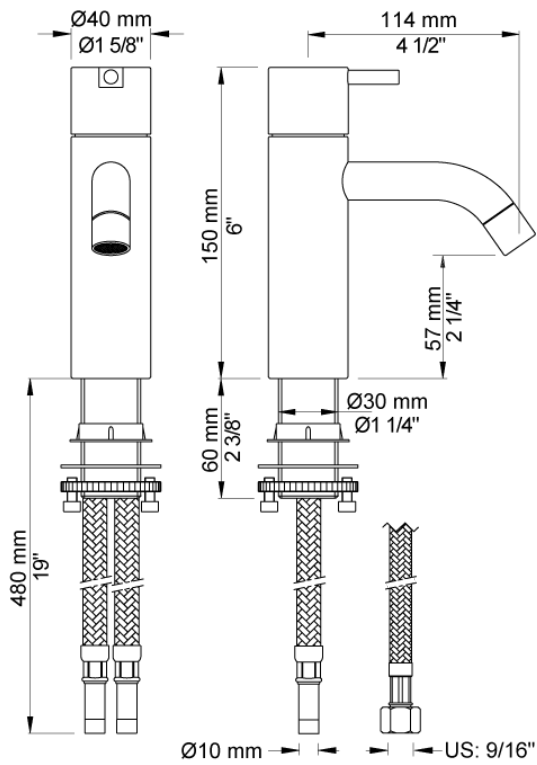

Available in colors

- Color 02, Grey
- Color 04, Light blue
- Color 05, Orange
- Color 06, Light green
- Color 08, Yellow
- Color 09, Dark grey
- Color 12, Mocca
- Color 14, Bright red
- Color 15, Dark blue
- Color 16, Polished chrome
- Color 17, Gloss black
- Color 18, White
- Color 19, Natural brass
- Color 20, Brushed chrome
- Color 21, Carmine red
- Color 25, Pink
- Color 27, Matt black
- Color 40, Brushed stainless steel