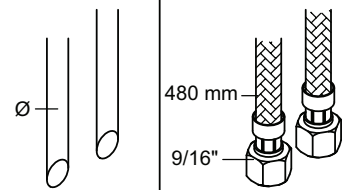

Data, 3 Bar:

Max.	l/min.	Gal/min.
HV1/3:	5,0	1.3
HV4	9,0	2.0

Max. 70°C, 158°F

www.vola.com
 HV1/HV3/HV4_V3_40999827

- VR277K: VR22, VR269, VR277
- VR17LK5: VR15P, VR16L5, VR17L
- VR297: VR20, VR22, VR269, VR273, VR277, VR294, VR295, VR296
- VR433: VR261, VR263, VR440, VR442, 2xVR444
- NR.10: VR20, VR22, VR293, VR294, VR295

SB23.1

HV3: A14

1 1/4"

HV3US: A17

1"

HV3: Ø10
 HV3JP: Ø10
 HV3US: Ø3/8"
 HV3Q: Ø3/8"

FHV3US:

- VR277K: VR22, VR269, VR277
- VR17LK5: VR15P, VR16L5, VR17L
- VR433: VR261, VR263, VR440, VR442, 2xVR444
- NR.10: VR20, VR22, VR273, VR274, VR275