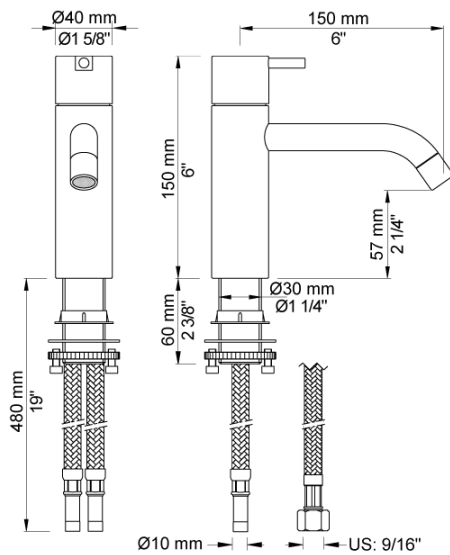

Date:

Client:

Project:

VOLA product: HV1+30/150

HV1+30/150

One-handle mixer with ceramic disc technology, fixed spout with water saving aerator. Height 150 mm, spout projection 150 mm. Pipe size: 10 mm. Hole cut out size: 32 mm.

Flow

	Bar:	1.0	2.0	3.0	4.0	5.0
HV1+30/150	(l/min)	2.9	4.1	5.0	5.0	5.0
HV1+30/150 ¹⁾	(l/min)	2.6	3.7	4.5	4.5	4.5

¹⁾ USA standard

Available in colors

- Color 02, Grey
- Color 04, Light blue
- Color 05, Orange
- Color 06, Light green
- Color 08, Yellow
- Color 09, Dark grey
- Color 12, Mocca
- Color 14, Bright red
- Color 15, Dark blue
- Color 16, Polished chrome
- Color 17, Gloss black
- Color 18, White
- Color 19, Natural brass
- Color 20, Brushed chrome
- Color 21, Carmine red
- Color 25, Pink
- Color 27, Matt black
- Color 40, Brushed stainless steel