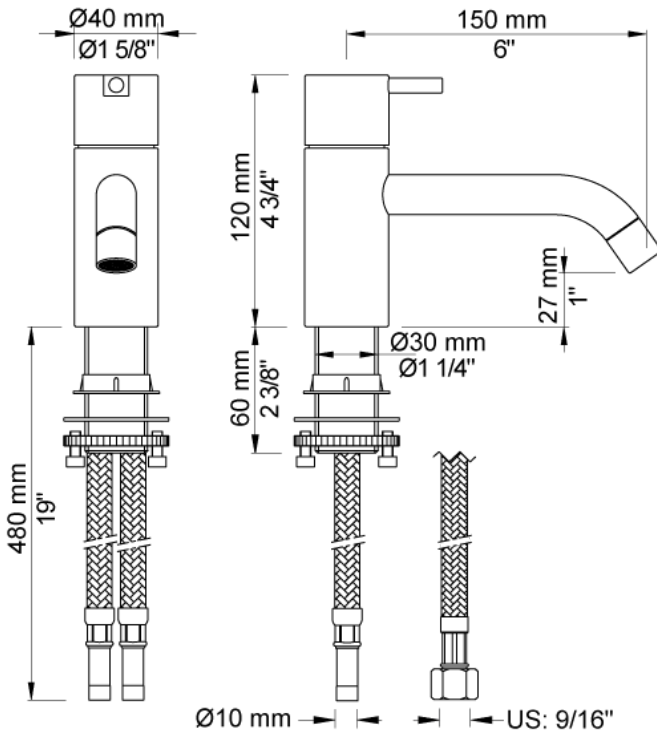

Flow

	Bar:	1.0	2.0	3.0	4.0	5.0
HV1/150	(l/min)	2.9	4.1	5.0	5.0	5.0
HV1/150¹⁾	(l/min)	2.6	3.7	4.5	4.5	4.5

¹⁾ USA standard