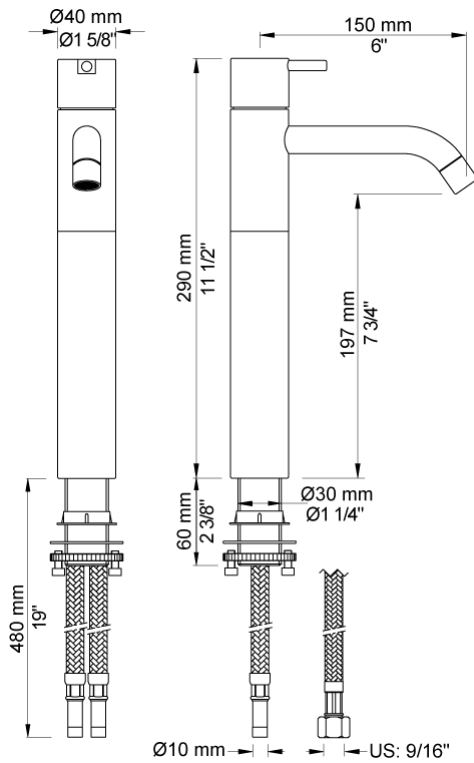

Date:

Client:

Project:

VOLA product: HV1+170/150

HV1+170/150

One-handle mixer with ceramic disc technology, height 290 mm, fixed spout 150 mm with water saving aerator. Pipe size: 10 mm. Hole cut out size: 32 mm.

Flow

	Bar:	1.0	2.0	3.0	4.0	5.0
HV1+170/150	(l/min)	2.9	4.1	5.0	5.0	5.0
HV1+170/150 ¹⁾	(l/min)	2.6	3.7	4.5	4.5	4.5

¹⁾ USA standard

Available in colors

- Color 02, Grey
- Color 04, Light blue
- Color 05, Orange
- Color 06, Light green
- Color 08, Yellow
- Color 09, Dark grey
- Color 12, Mocca
- Color 14, Bright red
- Color 15, Dark blue
- Color 16, Polished chrome
- Color 17, Gloss black
- Color 18, White
- Color 19, Natural brass
- Color 20, Brushed chrome
- Color 21, Carmine red
- Color 25, Pink
- Color 27, Matt black
- Color 40, Brushed stainless steel