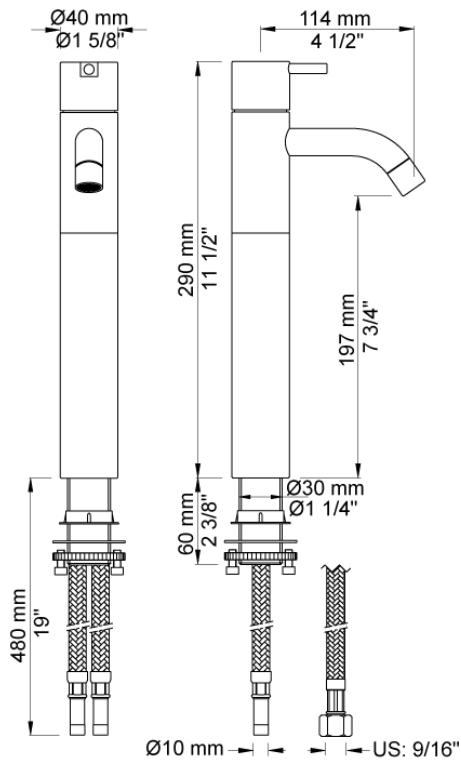

Date:

Client:

Project:

VOLA product: HV1+170

**HV1+170**

One-handle mixer with ceramic disc technology, height 290 mm, fixed spout with water saving aerator. Pipe size: 10 mm. Hole cut out size: 32 mm.

**Flow**

	Bar:	1.0	2.0	3.0	4.0	5.0
HV1+170	(l/min)	2.9	4.1	5.0	5.0	5.0
HV1+170 <sup>1)</sup>	(l/min)	2.6	3.7	4.5	4.5	4.5

<sup>1)</sup> USA standard

**Available in colors**

- Color 02, Grey
- Color 04, Light blue
- Color 05, Orange
- Color 06, Light green
- Color 08, Yellow
- Color 09, Dark grey
- Color 12, Mocca
- Color 14, Bright red
- Color 15, Dark blue
- Color 16, Polished chrome
- Color 17, Gloss black
- Color 18, White
- Color 19, Natural brass
- Color 20, Brushed chrome
- Color 21, Carmine red
- Color 25, Pink
- Color 27, Matt black
- Color 40, Brushed stainless steel