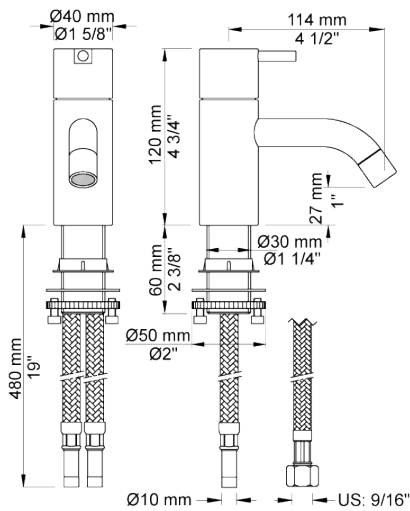

Available in colors

- Color 02, Grey
- Color 04, Light blue
- Color 05, Orange
- Color 06, Light green
- Color 08, Yellow
- Color 09, Dark grey
- Color 12, Mocca
- Color 14, Bright red
- Color 15, Dark blue
- Color 16, Polished chrome
- Color 17, Gloss black
- Color 18, White
- Color 19, Natural brass
- Color 20, Brushed chrome
- Color 21, Carmine red
- Color 25, Pink
- Color 27, Matt black
- Color 40, Brushed stainless steel