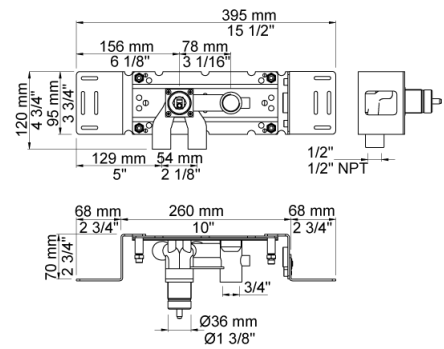

Date:

Client:

Project:

VOLA product: 122

122

One-handle build-in mixer with ceramic disc technology. 122UP = Mixer 100. 122AP = Handle NR28, 225 mm spout 020, two-hole plate 60 x 153 mm 3002.

Flow

	Bar:	1.0	2.0	3.0	4.0	5.0
122	(l/min)	2.9	4.1	5.0	5.0	5.0
122 ¹⁾	(l/min)	2.6	3.7	4.5	4.5	4.5

Date:

Client:

Project:

020
225 mm fixed spout with water saving aerator.

100
One-handle build-in mixer with fixed outlet socket. 1/2" connection to copper, steel, iron or pex pipe work.

3002
Two-hole plate, 60 x 153 mm. Holes Ø36 and Ø33 mm.

Date:

Client:

Project:

NR28
 Operating handle for 100, 200, 300, 400 incl. variants. Ø40 mm.