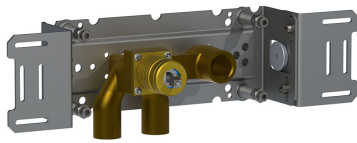

Date:

Client:

Project:

VOLA product: 122

122

One-handle build-in mixer with ceramic disc technology. 122UP = Mixer 100. 122AP = Handle NR28, 225 mm spout 020, two-hole plate 60 x 153 mm 3002.

Flow

	Bar:	1.0	2.0	3.0	4.0	5.0
122	(l/min)	2.9	4.1	5.0	5.0	5.0
122 ¹⁾	(l/min)	2.6	3.7	4.5	4.5	4.5

¹⁾ USA standard

Available in colors

- Color 02, Grey
- Color 04, Light blue
- Color 05, Orange
- Color 06, Light green
- Color 08, Yellow
- Color 09, Dark grey
- Color 12, Mocca
- Color 14, Bright red
- Color 15, Dark blue
- Color 16, Polished chrome
- Color 17, Gloss black
- Color 18, White
- Color 19, Natural brass
- Color 20, Brushed chrome
- Color 21, Carmine red
- Color 25, Pink
- Color 27, Matt black
- Color 40, Brushed stainless steel

Date:

Client:

Project:

020
225 mm fixed spout with water saving aerator.

100
One-handle build-in mixer with fixed outlet socket. 1/2" connection to copper, steel, iron or pex pipe work.

3002
Two-hole plate, 60 x 153 mm. Holes Ø36 and Ø33 mm.

Date:

Client:

Project:

NR28
 Operating handle for 100, 200, 300, 400 incl. variants. Ø40 mm.