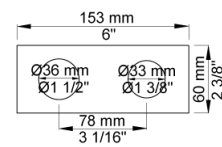

Date:

Client:

Project:

VOLA product: 122

122

One-handle build-in mixer with ceramic disc technology. 122UP = Mixer 100. 122AP = Handle NR28, 225 mm spout 020, two-hole plate 60 x 153 mm 3002.

Flow

	Bar:	1.0	2.0	3.0	4.0	5.0
122	(l/min)	2.9	4.1	5.0	5.0	5.0
122 ¹⁾	(l/min)	2.6	3.7	4.5	4.5	4.5

Date:

Client:

Project:

020
225 mm fixed spout with water saving aerator.

100
One-handle build-in mixer with fixed outlet socket. 1/2" connection to copper, steel, iron or pex pipe work.

3002
Two-hole plate, 60 x 153 mm. Holes Ø36 and Ø33 mm.

Date:

Client:

Project:

NR28
 Operating handle for 100, 200, 300, 400 incl. variants. Ø40 mm.