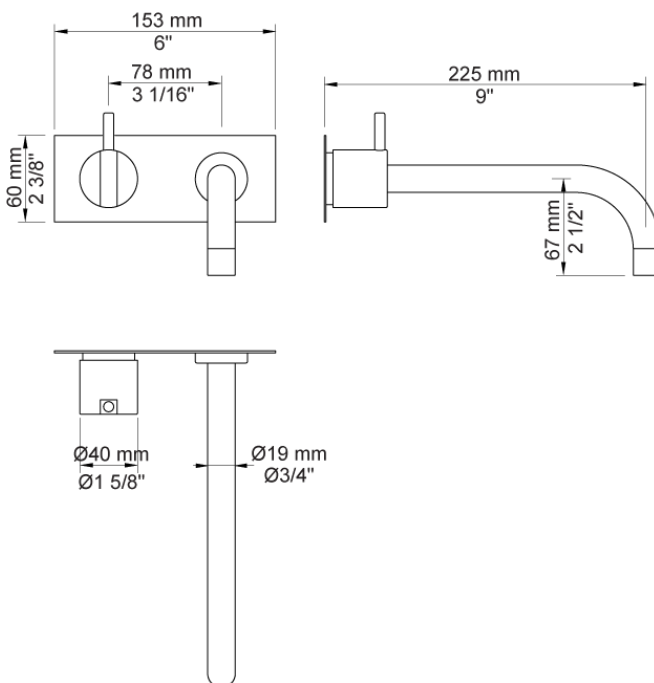

Available in colors

- Color 02, Grey
- Color 04, Light blue
- Color 05, Orange
- Color 06, Light green
- Color 08, Yellow
- Color 09, Dark grey
- Color 12, Mocca
- Color 14, Bright red
- Color 15, Dark blue
- Color 16, Polished chrome
- Color 17, Gloss black
- Color 18, White
- Color 19, Natural brass
- Color 20, Brushed chrome
- Color 21, Carmine red
- Color 25, Pink
- Color 27, Matt black
- Color 40, Brushed stainless steel