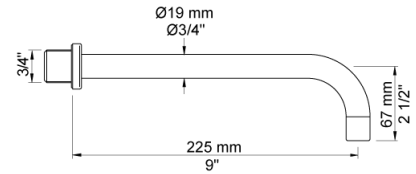

Date:

Client:

Project:

VOLA product: 122

122

One-handle build-in mixer with ceramic disc technology. 122UP = Mixer 100. 122AP = Handle NR28, 225 mm spout 020, two-hole plate 60 x 153 mm 3002.

Flow

	Bar:	1.0	2.0	3.0	4.0	5.0
122	(l/min)	2.9	4.1	5.0	5.0	5.0
122 ¹⁾	(l/min)	2.6	3.7	4.5	4.5	4.5

Date:

Client:

Project:

020
225 mm fixed spout with water saving aerator.

100
One-handle build-in mixer with fixed outlet socket. 1/2" connection to copper, steel, iron or pex pipe work.

3002
Two-hole plate, 60 x 153 mm. Holes Ø36 and Ø33 mm.

Date:

Client:

Project:

NR28
 Operating handle for 100, 200, 300, 400 incl. variants. Ø40 mm.