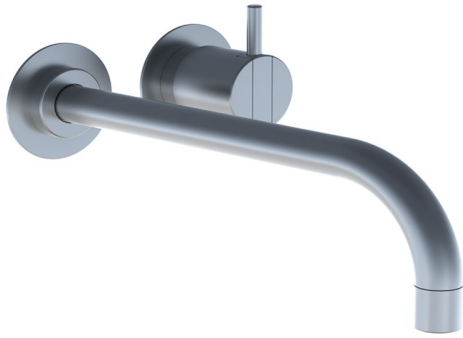

Date:

Client:

Project:

VOLA product: 121X

121X

One-handle build-in mixer with ceramic disc technology handle to the right. 121XUP = Mixer 100X. 121XAP = Handle NR28, 225 mm fixed spout Ø20,60 mm circular flanges 001, 3001.

Flow

	Bar:	1.0	2.0	3.0	4.0	5.0
121X	(l/min)	2.9	4.1	5.0	5.0	5.0
121X ¹⁾	(l/min)	2.6	3.7	4.5	4.5	4.5

¹⁾ USA standard

Available in colors

- Color 02, Grey
- Color 04, Light blue
- Color 05, Orange
- Color 06, Light green
- Color 08, Yellow
- Color 09, Dark grey
- Color 12, Mocca
- Color 14, Bright red
- Color 15, Dark blue
- Color 16, Polished chrome
- Color 17, Gloss black
- Color 18, White
- Color 19, Natural brass
- Color 20, Brushed chrome
- Color 21, Carmine red
- Color 25, Pink
- Color 27, Matt black
- Color 40, Brushed stainless steel