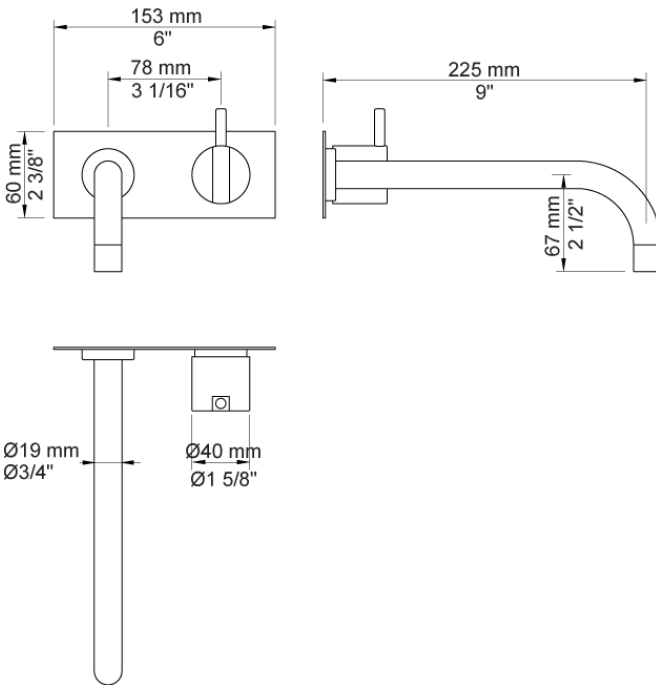

Date:

Client:

Project:

VOLA product: 122X

122X

One-handle build-in mixer with ceramic disc technology handle to the right. 122XUP = Mixer 100X. 122XAP = Handle NR28, 225 mm spout Ø20, two-hole plate 60 x 153 mm 3002.

Flow

	Bar:	1.0	2.0	3.0	4.0	5.0
122X	(l/min)	2.9	4.1	5.0	5.0	5.0
122X ¹⁾	(l/min)	2.6	3.7	4.5	4.5	4.5

¹⁾ USA standard

Available in colors

- Color 02, Grey
- Color 04, Light blue
- Color 05, Orange
- Color 06, Light green
- Color 08, Yellow
- Color 09, Dark grey
- Color 12, Mocca
- Color 14, Bright red
- Color 15, Dark blue
- Color 16, Polished chrome
- Color 17, Gloss black
- Color 18, White
- Color 19, Natural brass
- Color 20, Brushed chrome
- Color 21, Carmine red
- Color 25, Pink
- Color 27, Matt black
- Color 40, Brushed stainless steel

Date:

Client:

Project:

020
225 mm fixed spout with water saving aerator.

100X
One-handle build-in mixer with fixed outlet socket, mixer to the right. 1/2" connection to copper, steel, iron or pex pipe work.