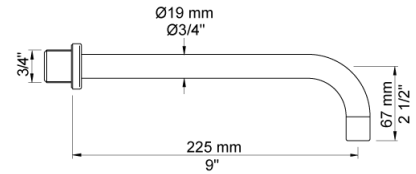

Date:

Client:

Project:

VOLA product: 122X

122X

One-handle build-in mixer with ceramic disc technology handle to the right. 122XUP = Mixer 100X. 122XAP = Handle NR28, 225 mm spout Ø20, two-hole plate 60 x 153 mm 3002.

Flow

	Bar:	1.0	2.0	3.0	4.0	5.0
122X	(l/min)	2.9	4.1	5.0	5.0	5.0
122X ¹⁾	(l/min)	2.6	3.7	4.5	4.5	4.5

¹⁾ USA standard

Available in colors

- Color 02, Grey
- Color 04, Light blue
- Color 05, Orange
- Color 06, Light green
- Color 08, Yellow
- Color 09, Dark grey
- Color 12, Mocca
- Color 14, Bright red
- Color 15, Dark blue
- Color 16, Polished chrome
- Color 17, Gloss black
- Color 18, White
- Color 19, Natural brass
- Color 20, Brushed chrome
- Color 21, Carmine red
- Color 25, Pink
- Color 27, Matt black
- Color 40, Brushed stainless steel

Date:

Client:

Project:

020
225 mm fixed spout with water saving aerator.

100X
One-handle build-in mixer with fixed outlet socket, mixer to the right. 1/2" connection to copper, steel, iron or pex pipe work.