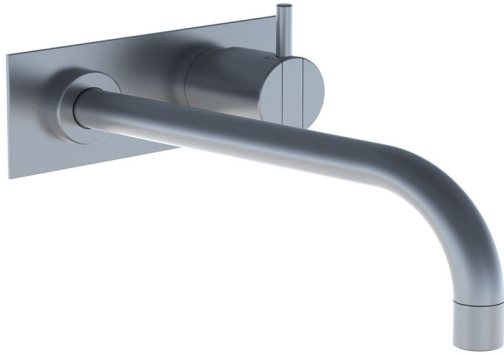

Date:

Client:

Project:

VOLA product: 122X

122X

One-handle build-in mixer with ceramic disc technology handle to the right. 122XUP = Mixer 100X. 122XAP = Handle NR28, 225 mm spout Ø20, two-hole plate 60 x 153 mm 3002.

Flow

	Bar:	1.0	2.0	3.0	4.0	5.0
122X	(l/min)	2.9	4.1	5.0	5.0	5.0
122X ¹⁾	(l/min)	2.6	3.7	4.5	4.5	4.5

¹⁾ USA standard

Available in colors

- Color 02, Grey
- Color 04, Light blue
- Color 05, Orange
- Color 06, Light green
- Color 08, Yellow
- Color 09, Dark grey
- Color 12, Mocca
- Color 14, Bright red
- Color 15, Dark blue
- Color 16, Polished chrome
- Color 17, Gloss black
- Color 18, White
- Color 19, Natural brass
- Color 20, Brushed chrome
- Color 21, Carmine red
- Color 25, Pink
- Color 27, Matt black
- Color 40, Brushed stainless steel

Date:

Client:

Project:

020
225 mm fixed spout with water saving aerator.

100X
One-handle build-in mixer with fixed outlet socket, mixer to the right. 1/2" connection to copper, steel, iron or pex pipe work.