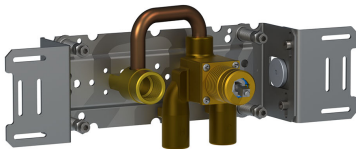

Date:

Client:

Project:

VOLA product: 122X

122X

One-handle build-in mixer with ceramic disc technology handle to the right. 122XUP = Mixer 100X. 122XAP = Handle NR28, 225 mm spout Ø20, two-hole plate 60 x 153 mm 3002.

Flow

	Bar:	1.0	2.0	3.0	4.0	5.0
122X	(l/min)	2.9	4.1	5.0	5.0	5.0
122X ¹⁾	(l/min)	2.6	3.7	4.5	4.5	4.5

¹⁾ USA standard

Available in colors

- Color 02, Grey
- Color 04, Light blue
- Color 05, Orange
- Color 06, Light green
- Color 08, Yellow
- Color 09, Dark grey
- Color 12, Mocca
- Color 14, Bright red
- Color 15, Dark blue
- Color 16, Polished chrome
- Color 17, Gloss black
- Color 18, White
- Color 19, Natural brass
- Color 20, Brushed chrome
- Color 21, Carmine red
- Color 25, Pink
- Color 27, Matt black
- Color 40, Brushed stainless steel

Date:

Client:

Project:

020
225 mm fixed spout with water saving aerator.

100X
One-handle build-in mixer with fixed outlet socket, mixer to the right. 1/2" connection to copper, steel, iron or pex pipe work.