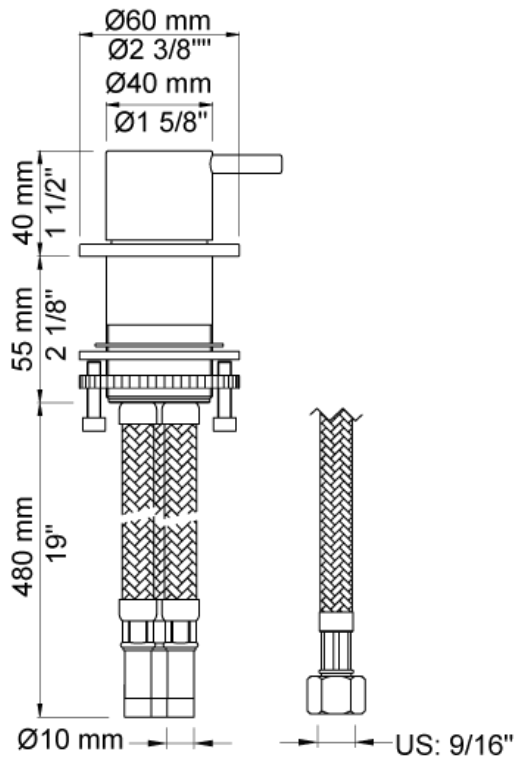

Date:

Client:

Project:

VOLA product: 2500

2500

One-handle table-mounted mixer, high flow.

Flow

	Bar:	1.0	2.0	3.0	4.0	5.0
2500	(l/min)	10.8	15.3	18.7	21.6	24.1