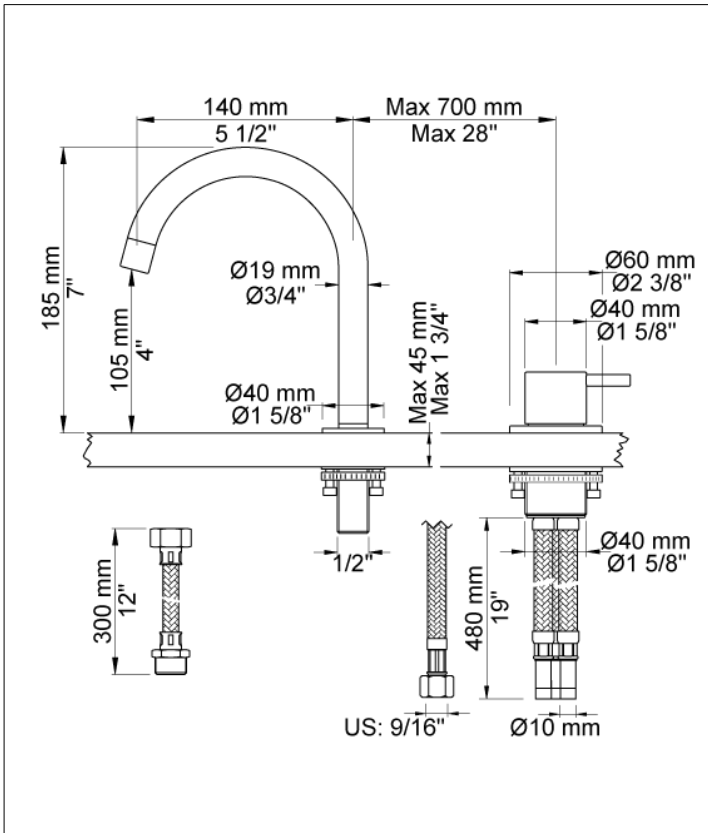

Date:

Client:

Project:

VOLA product: 590G

590G

One-handle mixer with ceramic disc technology for table mounting 500, with swivel spout 090G and water saving aerator. Hole cut out size, mixer: 42 mm. Hole cut out size, spout: 22 mm.

Flow

	Bar:	1.0	2.0	3.0	4.0	5.0
590G	(l/min)	4.8	6.8	8.3	8.3	8.3
590G ¹⁾	(l/min)	2.3	3.3	4.0	4.0	4.0

¹⁾ USA Standard

Available in colors

- Color 02, Grey
- Color 04, Light blue
- Color 05, Orange
- Color 06, Light green
- Color 08, Yellow
- Color 09, Dark grey
- Color 12, Mocca
- Color 14, Bright red
- Color 15, Dark blue
- Color 16, Polished chrome
- Color 17, Gloss black
- Color 18, White
- Color 19, Natural brass
- Color 20, Brushed chrome
- Color 21, Carmine red
- Color 25, Pink
- Color 27, Matt black
- Color 40, Brushed stainless steel

Date:

Client:

Project:

090G
Swivel spout. Hole cut out size: 22 mm.

500
One-handle table-mounted mixer.