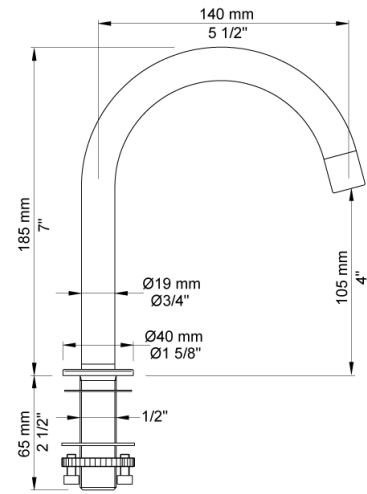

Date:

Client:

Project:

VOLA product: 590G

590G

One-handle mixer with ceramic disc technology for table mounting 500, with swivel spout 090G and water saving aerator. Hole cut out size, mixer: 42 mm. Hole cut out size, spout: 22 mm.

Flow

	Bar:	1.0	2.0	3.0	4.0	5.0
590G	(l/min)	4.8	6.8	8.3	8.3	8.3
590G ¹⁾	(l/min)	2.3	3.3	4.0	4.0	4.0

¹⁾ USA Standard

Available in colors

- Color 02, Grey
- Color 04, Light blue
- Color 05, Orange
- Color 06, Light green
- Color 08, Yellow
- Color 09, Dark grey
- Color 12, Mocca
- Color 14, Bright red
- Color 15, Dark blue
- Color 16, Polished chrome
- Color 17, Gloss black
- Color 18, White
- Color 19, Natural brass
- Color 20, Brushed chrome
- Color 21, Carmine red
- Color 25, Pink
- Color 27, Matt black
- Color 40, Brushed stainless steel

Date:

Client:

Project:

090G
Swivel spout. Hole cut out size: 22 mm.

500
One-handle table-mounted mixer.