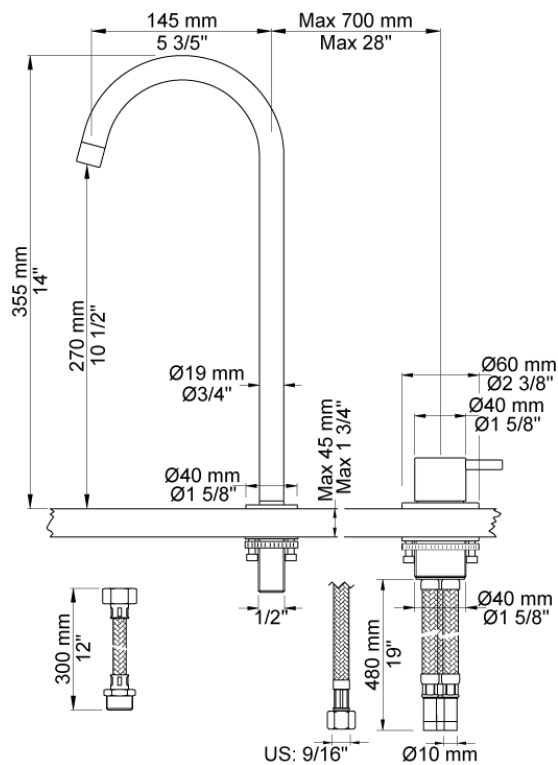

Date:

Client:

Project:

VOLA product: 590V

**590V**

One-handle mixer with ceramic disc technology for table mounting 500, with swivel spout 090V and water saving aerator. Hole cut out size, mixer: 42 mm. Hole cut out size, spout: 22 mm.

**Flow**

	Bar:	1.0	2.0	3.0	4.0	5.0
590V	(l/min)	4.8	6.8	8.3	8.3	8.3
590V <sup>1)</sup>	(l/min)	2.3	3.3	4.0	4.0	4.0

<sup>1)</sup> USA Standard

**Available in colors**

- Color 02, Grey
- Color 04, Light blue
- Color 05, Orange
- Color 06, Light green
- Color 08, Yellow
- Color 09, Dark grey
- Color 12, Mocca
- Color 14, Bright red
- Color 15, Dark blue
- Color 16, Polished chrome
- Color 17, Gloss black
- Color 18, White
- Color 19, Natural brass
- Color 20, Brushed chrome
- Color 21, Carmine red
- Color 25, Pink
- Color 27, Matt black
- Color 40, Brushed stainless steel

Date:

Client:

Project:

**090V**  
Swivel spout. Hole cut out size: 22 mm.

**500**  
One-handle table-mounted mixer.