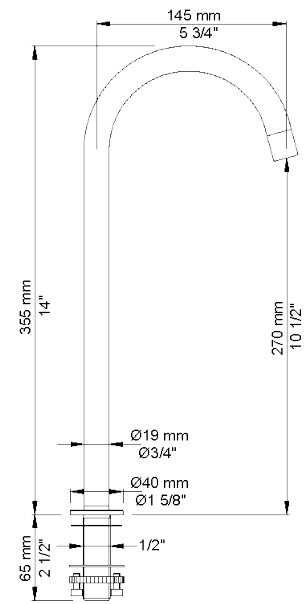

Date:

Client:

Project:

VOLA product: 590V

**590V**

One-handle mixer with ceramic disc technology for table mounting 500, with swivel spout 090V and water saving aerator. Hole cut out size, mixer: 42 mm. Hole cut out size, spout: 22 mm.

**Flow**

	Bar:	1.0	2.0	3.0	4.0	5.0
590V	(l/min)	4.8	6.8	8.3	8.3	8.3
590V <sup>1)</sup>	(l/min)	2.3	3.3	4.0	4.0	4.0

<sup>1)</sup> USA Standard

**Available in colors**

- Color 02, Grey
- Color 04, Light blue
- Color 05, Orange
- Color 06, Light green
- Color 08, Yellow
- Color 09, Dark grey
- Color 12, Mocca
- Color 14, Bright red
- Color 15, Dark blue
- Color 16, Polished chrome
- Color 17, Gloss black
- Color 18, White
- Color 19, Natural brass
- Color 20, Brushed chrome
- Color 21, Carmine red
- Color 25, Pink
- Color 27, Matt black
- Color 40, Brushed stainless steel

Date:

Client:

Project:

**090V**  
Swivel spout. Hole cut out size: 22 mm.

**500**  
One-handle table-mounted mixer.