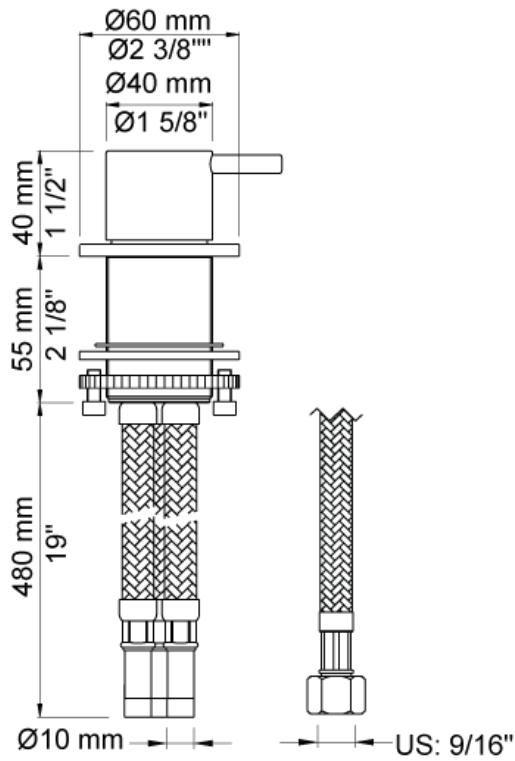

Date:

Client:

Project:

VOLA product: 500

500

One-handle table-mounted mixer.

Flow

	Bar:	1.0	2.0	3.0	4.0	5.0
500	(l/min)	7.2	10.2	12.5	14.4	16.1