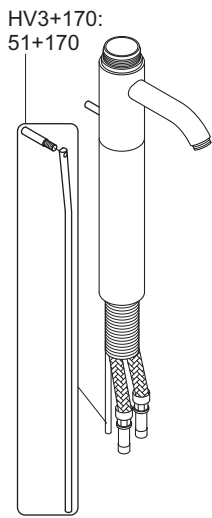

vola

RB1- RB3 - RB4 - SH1 V4\_40999835

5 703182 372600

**Data, 3 Bar/43.5 Psi:**

Max.	l/min.	Gal/min.
RB1/3/4:	5,0	1,3
SH1	27,0	7,1

Max. 70°C, 158°F

**RB1**

**RB3**

**1 RB1 + RB3**

**RB4**

**SH1**

**2 RB4 + SH1**

3

4

5

6

RB3: Ø10  
 RB3JP: Ø10  
 RB3US: Ø3/8"  
 RB3Q: Ø3/8"

RB3US:

- |           |                                     |
|-----------|-------------------------------------|
| NR.7/L/M: | VR2A, VR677/L/M                     |
| *VR17L4K: | VR15P, VR16L4, VR17L (US Standard)  |
| *VR17L5K: | VR15P, VR16L5, VR17L                |
| *VR17L9K: | VR15P, VR16L9, VR17L                |
| *VR17LSK: | VR15P, VR16LS, VR17L                |
| VR433:    | VR261, VR263, VR440, VR442, 2xVR444 |
| VR693K:   | VR23, VR693                         |