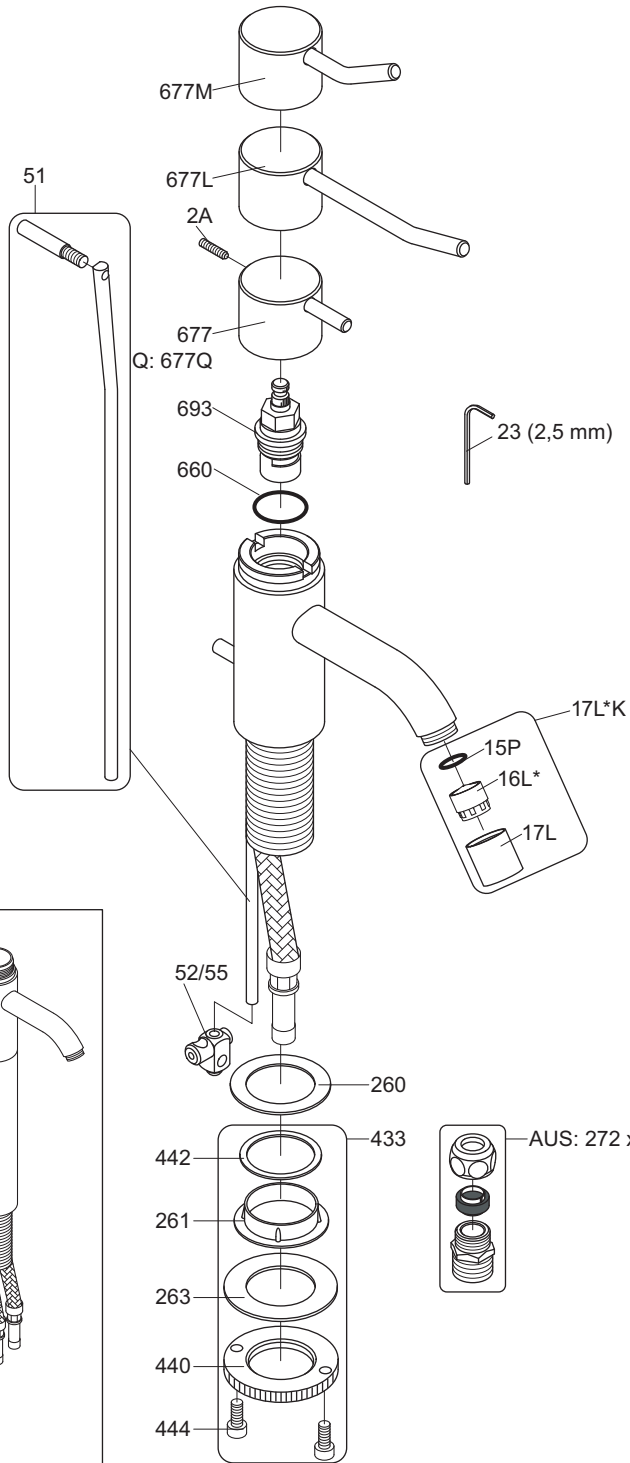

vola

RB1- RB3 - RB4 - SH1 V4\_40999835

5 703182 372600

**Data, 3 Bar/43.5 Psi:**

Max.	l/min.	Gal/min.
RB1/3/4:	5,0	1,3
SH1	27,0	7,1

Max. 70°C, 158°F

**RB1**

**RB3**

**1 RB1 + RB3**

**RB4**

**SH1**

**2 RB4 + SH1**

3

4

5

6

RB3: Ø10  
 RB3JP: Ø10  
 RB3US: Ø3/8"  
 RB3Q: Ø3/8"

RB3US:

- |           |                                     |
|-----------|-------------------------------------|
| NR.7/L/M: | VR2A, VR677/L/M                     |
| *VR17L4K: | VR15P, VR16L4, VR17L (US Standard)  |
| *VR17L5K: | VR15P, VR16L5, VR17L                |
| *VR17L9K: | VR15P, VR16L9, VR17L                |
| *VR17LSK: | VR15P, VR16LS, VR17L                |
| VR433:    | VR261, VR263, VR440, VR442, 2xVR444 |
| VR693K:   | VR23, VR693                         |