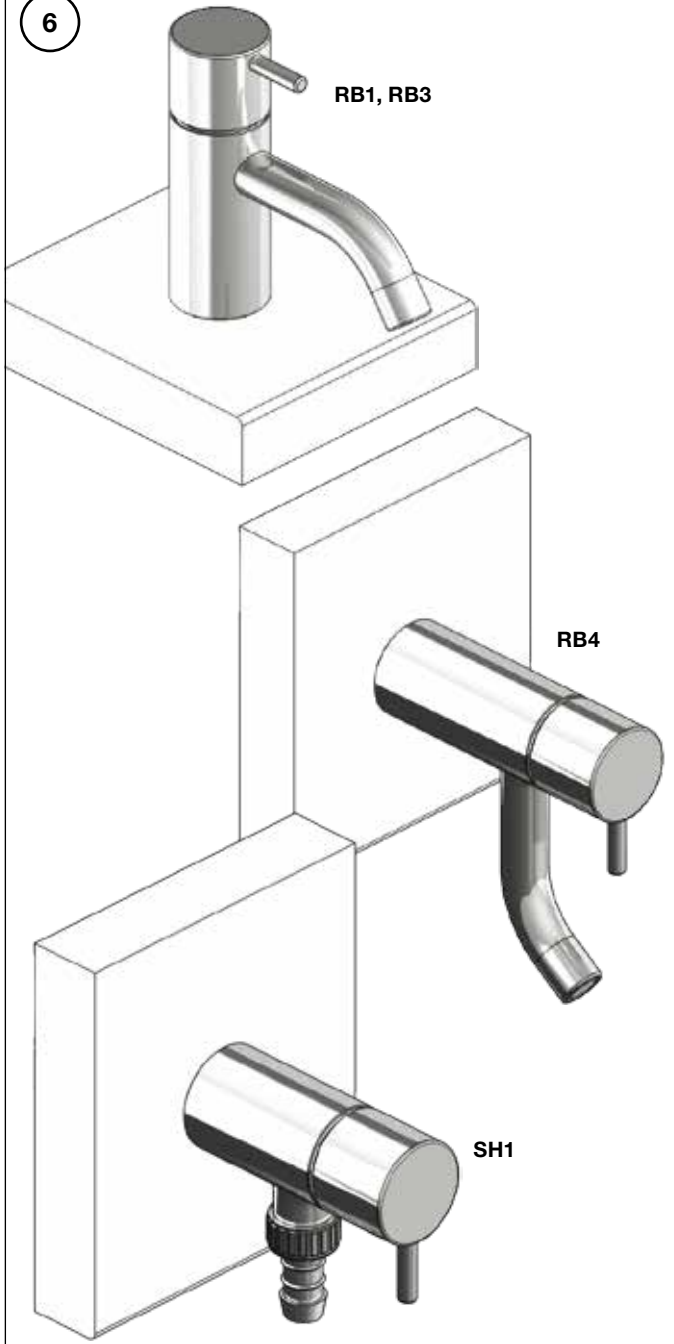

vola

RB1- RB3 - RB4 - SH1 V4\_40999835

5 703182 372600

**Data, 3 Bar/43.5 Psi:**

Max.	l/min.	Gal/min.
RB1/3/4:	5,0	1,3
SH1	27,0	7,1

Max. 70°C, 158°F

**RB1**

**RB3**

**1 RB1 + RB3**

**RB4**

**SH1**

**2 RB4 + SH1**

3

4

5

6

RB3: Ø10  
 RB3JP: Ø10  
 RB3US: Ø3/8"  
 RB3Q: Ø3/8"

RB3US:

- |           |                                     |
|-----------|-------------------------------------|
| NR.7/L/M: | VR2A, VR677/L/M                     |
| *VR17L4K: | VR15P, VR16L4, VR17L (US Standard)  |
| *VR17L5K: | VR15P, VR16L5, VR17L                |
| *VR17L9K: | VR15P, VR16L9, VR17L                |
| *VR17LSK: | VR15P, VR16LS, VR17L                |
| VR433:    | VR261, VR263, VR440, VR442, 2xVR444 |
| VR693K:   | VR23, VR693                         |