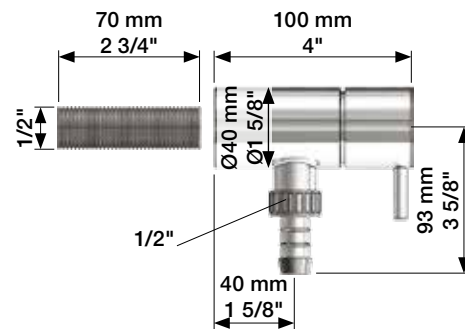

vola

RB1- RB3 - RB4 - SH1 V4\_40999835

5 703182 372600

**Data, 3 Bar/43.5 Psi:**

Max.	l/min.	Gal/min.
RB1/3/4:	5,0	1,3
SH1	27,0	7,1

Max. 70°C, 158°F

**RB1**

**RB3**

**1 RB1 + RB3**

**RB4**

**SH1**

**2 RB4 + SH1**

3

4

5

6

RB3: Ø10  
 RB3JP: Ø10  
 RB3US: Ø3/8"  
 RB3Q: Ø3/8"

RB3US:

- |           |                                     |
|-----------|-------------------------------------|
| NR.7/L/M: | VR2A, VR677/L/M                     |
| *VR17L4K: | VR15P, VR16L4, VR17L (US Standard)  |
| *VR17L5K: | VR15P, VR16L5, VR17L                |
| *VR17L9K: | VR15P, VR16L9, VR17L                |
| *VR17LSK: | VR15P, VR16LS, VR17L                |
| VR433:    | VR261, VR263, VR440, VR442, 2xVR444 |
| VR693K:   | VR23, VR693                         |