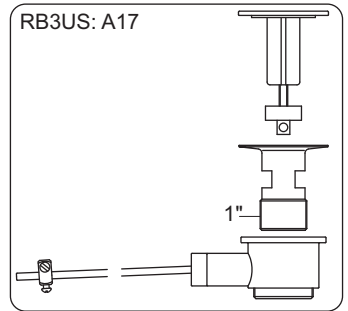

vola

RB1- RB3 - RB4 - SH1 V4\_40999835

5 703182 372600

**Data, 3 Bar/43.5 Psi:**

Max.	l/min.	Gal/min.
RB1/3/4:	5,0	1,3
SH1	27,0	7,1

Max. 70°C, 158°F

**RB1**

**RB3**

**1 RB1 + RB3**

**RB4**

**SH1**

**2 RB4 + SH1**

3

4

5

6

RB3: Ø10  
 RB3JP: Ø10  
 RB3US: Ø3/8"  
 RB3Q: Ø3/8"

RB3US:

- |           |                                     |
|-----------|-------------------------------------|
| NR.7/L/M: | VR2A, VR677/L/M                     |
| *VR17L4K: | VR15P, VR16L4, VR17L (US Standard)  |
| *VR17L5K: | VR15P, VR16L5, VR17L                |
| *VR17L9K: | VR15P, VR16L9, VR17L                |
| *VR17LSK: | VR15P, VR16LS, VR17L                |
| VR433:    | VR261, VR263, VR440, VR442, 2xVR444 |
| VR693K:   | VR23, VR693                         |