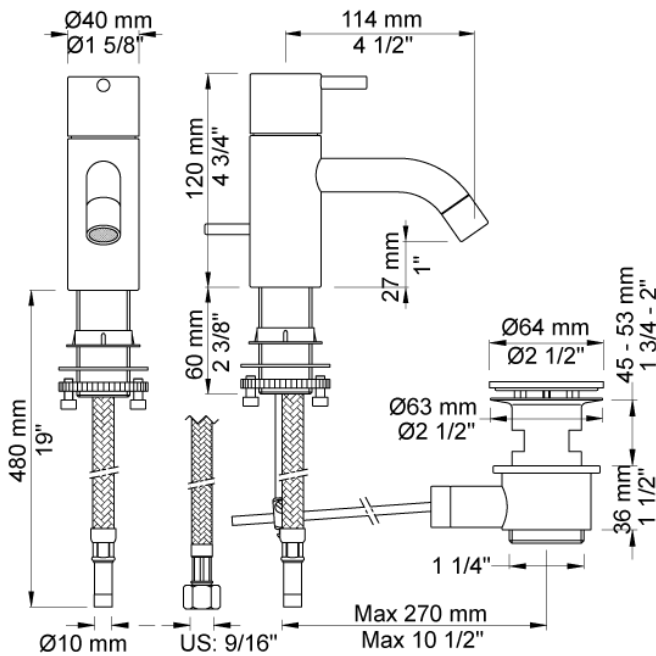

Flow

	Bar:	1.0	2.0	3.0	4.0	5.0
RB3	(l/min)	2.9	4.1	5.0	5.0	5.0
RB3 ¹⁾	(l/min)	2.6	3.7	4.5	4.5	4.5

¹⁾ USA standard