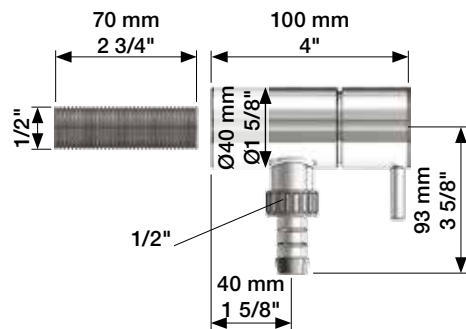

5 703182 372600

Data, 3 Bar/43.5 Psi:

Max.	l/min.	Gal/min.
RB1/3/4:	5,0	1,3
SH1	27,0	7,1

Max. 70°C, 158°F

RB1

RB3

1 RB1 + RB3

RB4

SH1

2 RB4 + SH1

3

4

5

6

- NR.7/L/M: VR2A, VR677/L/M
 *VR17L4K: VR15P, VR16L4, VR17L (US Standard)
 *VR17L5K: VR15P, VR16L5, VR17L
 *VR17L9K: VR15P, VR16L9, VR17L
 *VR17LSK: VR15P, VR16LS, VR17L
 VR433: VR261, VR263, VR440, VR442, 2xVR444
 VR693K: VR23, VR693