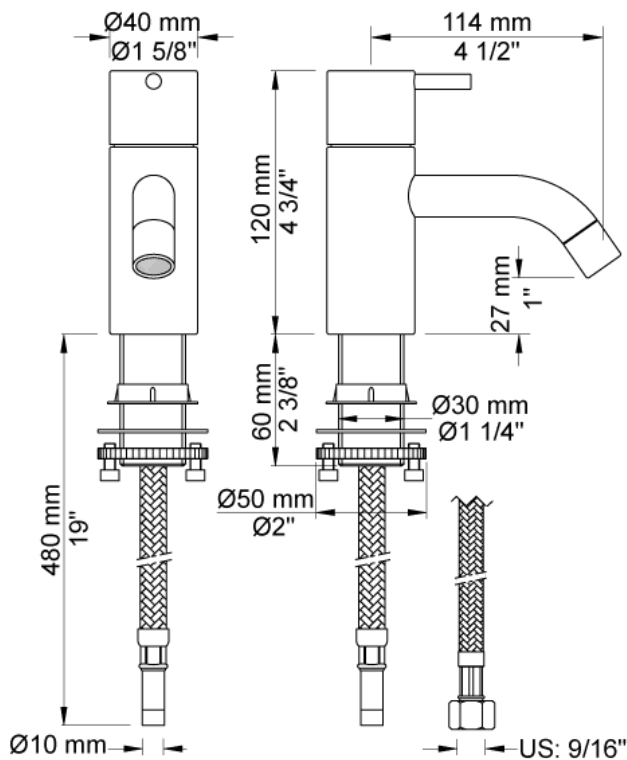

Available in colors

- Color 02, Grey
- Color 04, Light blue
- Color 05, Orange
- Color 06, Light green
- Color 08, Yellow
- Color 09, Dark grey
- Color 12, Mocca
- Color 14, Bright red
- Color 15, Dark blue
- Color 16, Polished chrome
- Color 17, Gloss black
- Color 18, White
- Color 19, Natural brass
- Color 20, Brushed chrome
- Color 21, Carmine red
- Color 25, Pink
- Color 27, Matt black
- Color 40, Brushed stainless steel