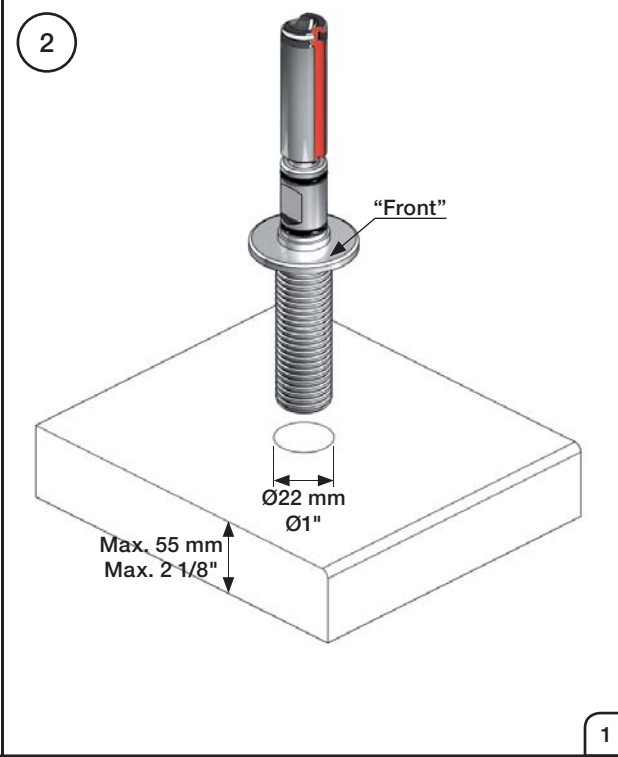

Data, 3 Bar:

	l/min.	Gal/min.
S50:	32,0	8.5
KV3:	30,0	7.9
KV4:	9,0	2.4
KV10, 15:	9,0	2.4
HV5, 8, 10:	9,0	2.4
SC2, 4 (A24):	16,0	4.2
SC6, 8, 11, 13: (C)	26,0	6.9

 Max. 65°C, 150°F

4A

mm:	H	D	h
090	210	200	145
090A	110	85	40
090B	185	100	114
090C	185	100	114
090D	220	200	130
090E	170	200	65
090G	185	140	105
090H	265	230	155
090I	325	230	216
090V	355	145	270

Inches:	H	D	h
090	8 1/2"	8"	5 3/4"
090A	4 1/4"	3 1/2"	1 1/2"
090B	7"	4"	4 1/2"
090C	7"	4"	4 1/2"
090D	8 3/4"	8"	5"
090E	6 3/4"	8"	2 1/2"
090G	7"	5 1/2"	4"
090H	10 1/2"	9"	6"
090I	12 3/4"	9"	8 1/2"
090V	14"	5 3/4"	10 1/2"

www.vola.com

vola

mnt_090_V3_40999824

65 mm
2 1/2"

1/2"

Ø40 mm
Ø1 5/8"

NR.7: VR2A, VR23, VR677
 VR090: VR15P, VR16L9, VR17L
 VR436: VR63, 2xVR444, VR448, VR449
 VR437: VR97, VR98, 2xVR444, VR450, VR451
 VR672JK: VR163J, VR672
 VR691K: VR23, VR691
 VR692K: VR23, VR692