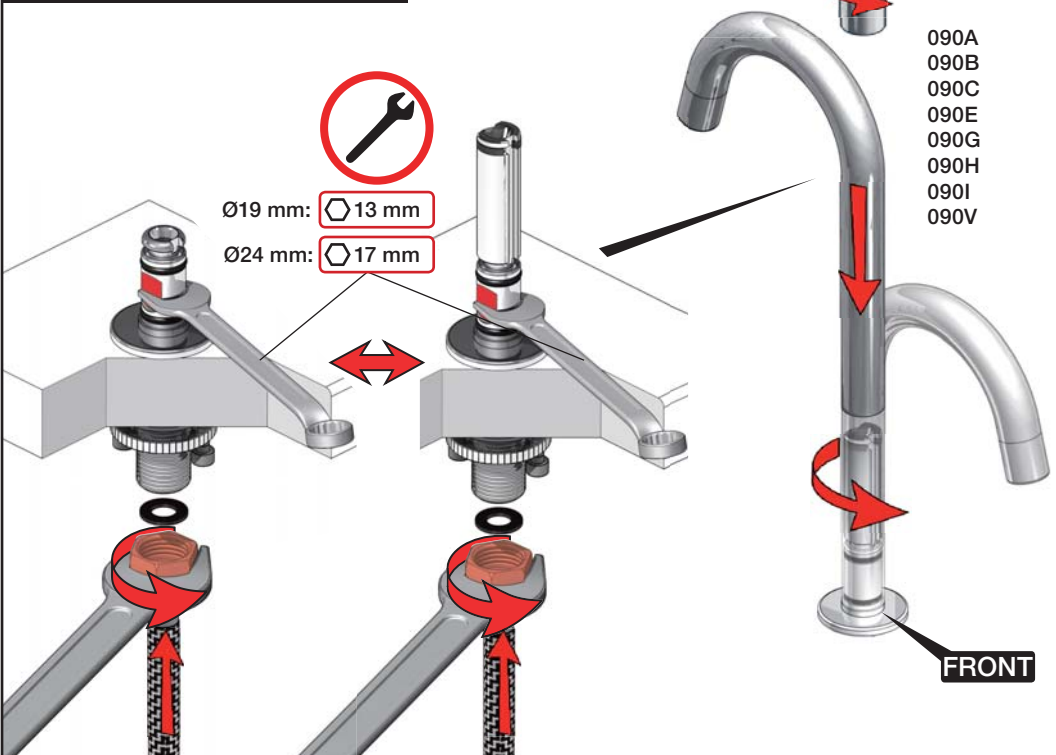

www.vola.com

vola

mnt\_090\_V3\_40999824

65 mm  
2 1/2"

1/2"

Ø40 mm  
Ø1 5/8"

VR691K: VR23, VR691  
 VR692K: VR23, VR692  
 VR436: VR63, 2xVR444, VR448, VR449  
 NR.7: VR2A, VR23, VR677  
 VR090D/C: VR623, VR624C, 4xVR631, VR1902  
 VR437: VR97, VR98, 2xVR444, VR450, VR451