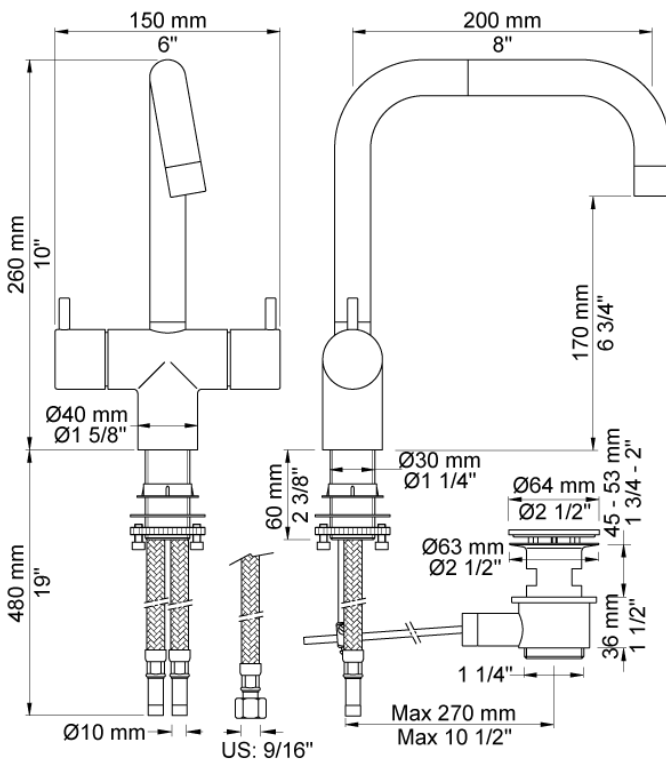

Date:

Client:

Project:

VOLA product: KV7

KV7

Two-handle mixer with ¼ turn ceramic disc technology, double swivel spout with M22 aerator, with pop-upwaste 1¼". Hole cut out size: 32 mm.

Flow

	Bar:	1.0	2.0	3.0	4.0	5.0
KV7	(l/min)	5.2	7.4	9.0	9.0	9.0