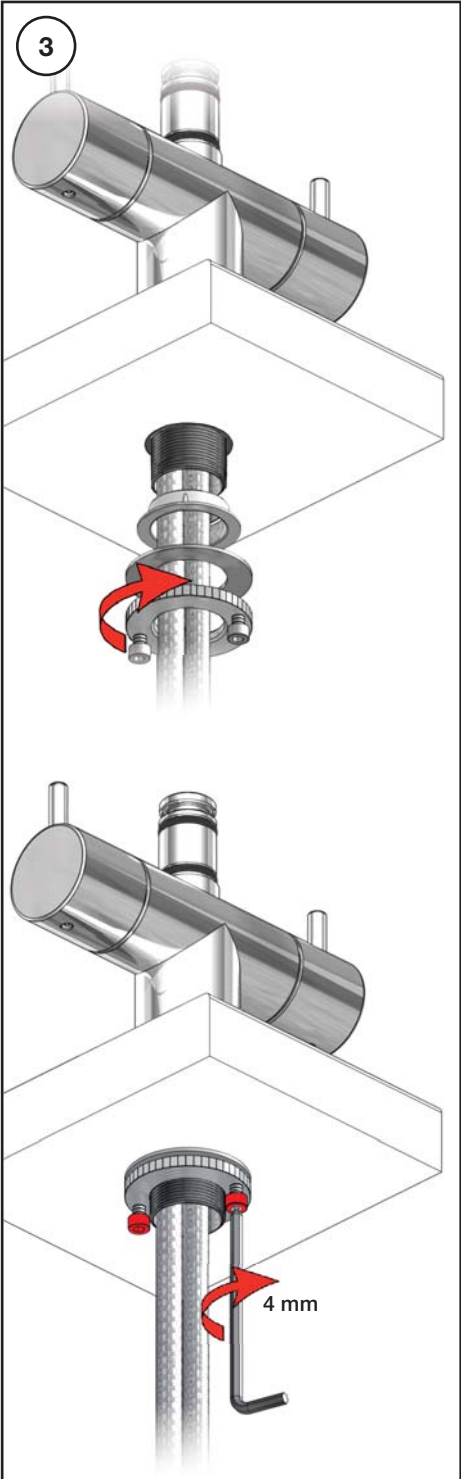

VOLA HV6, HV7
VOLA KV6, KV7

Fitting instruction
Montageanleitung
Monteringsvejledning
Monteringsvægledning
Montage hanleiding
Manuel de montage

VA 1.42/19825, VA 1.42/19826

www.vola.com

vola

KV6, KV7:

HV6, HV7:

Data, 3 Bar (Min. 0,5 - Max. 8 Bar):

Max.	l/min.	Gal/min.
HV6/7:	9,0	2,0
KV6/7	9,0	2,0

Max. 70°C, 158°F

HV6 - KV7_V1_40999826

HV6: Ø10
 HV6US: Ø3/8"
 HV6Q: Ø3/8"

VR010Z: VR623, VR624Z
 VR693K: VR23, VR693
 VR694K: VR23, VR694
 VR433: VR261, VR263, VR440, VR442, 2xVR444