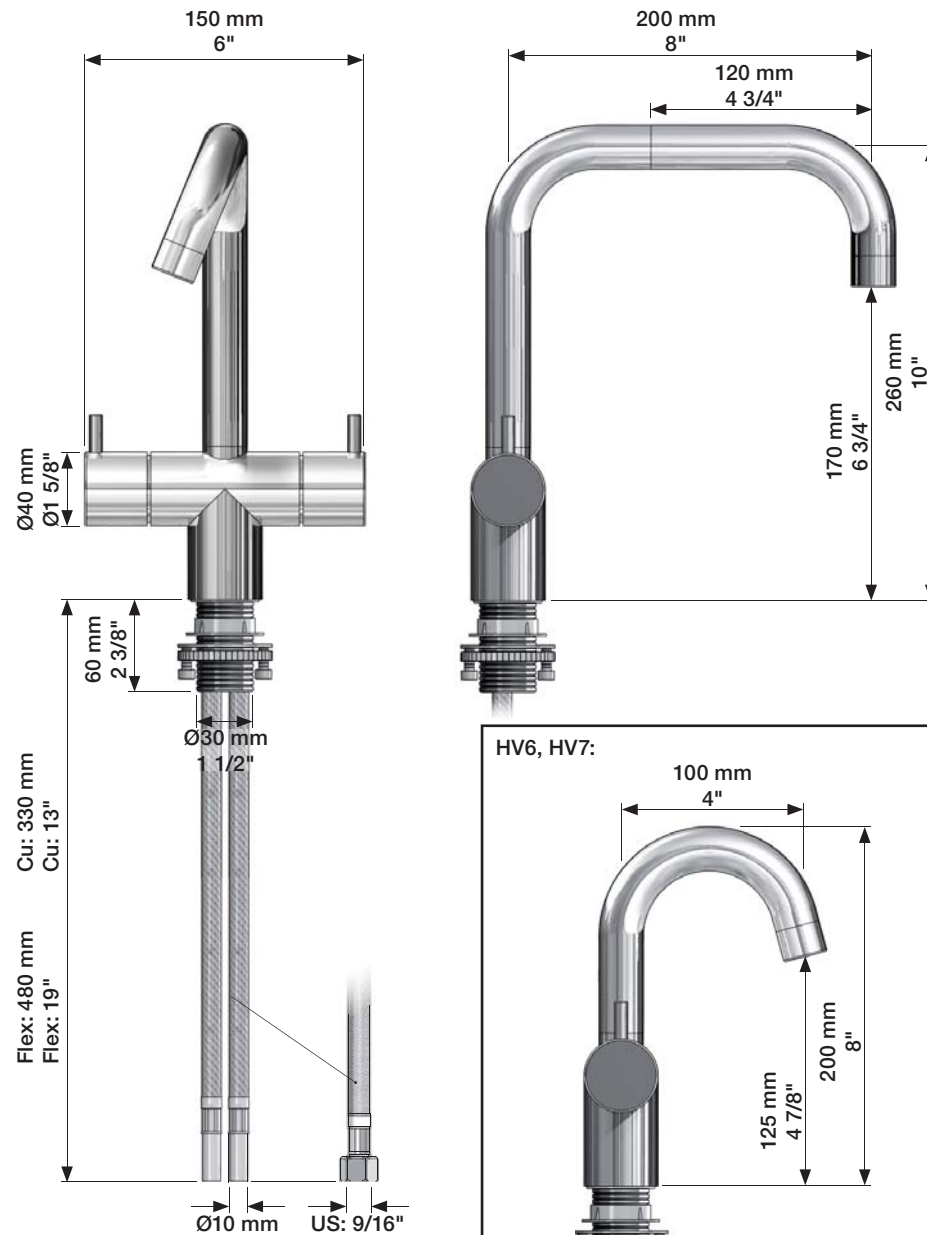

VOLA HV6, HV7
VOLA KV6, KV7

Fitting instruction
Montageanleitung
Monteringsvejledning
Monteringsvægledning
Montage hanleiding
Manuel de montage

VA 1.42/19825, VA 1.42/19826

www.vola.com

vola

KV6, KV7:

HV6, HV7:

Data, 3 Bar (Min. 0,5 - Max. 8 Bar):

Max.	l/min.	Gal/min.
HV6/7:	9,0	2,0
KV6/7	9,0	2,0

Max. 70°C, 158°F

HV6 - KV7_V1_40999826

HV6: Ø10
 HV6US: Ø3/8"
 HV6Q: Ø3/8"

VR010Z: VR623, VR624Z
 VR693K: VR23, VR693
 VR694K: VR23, VR694
 VR433: VR261, VR263, VR440, VR442, 2xVR444