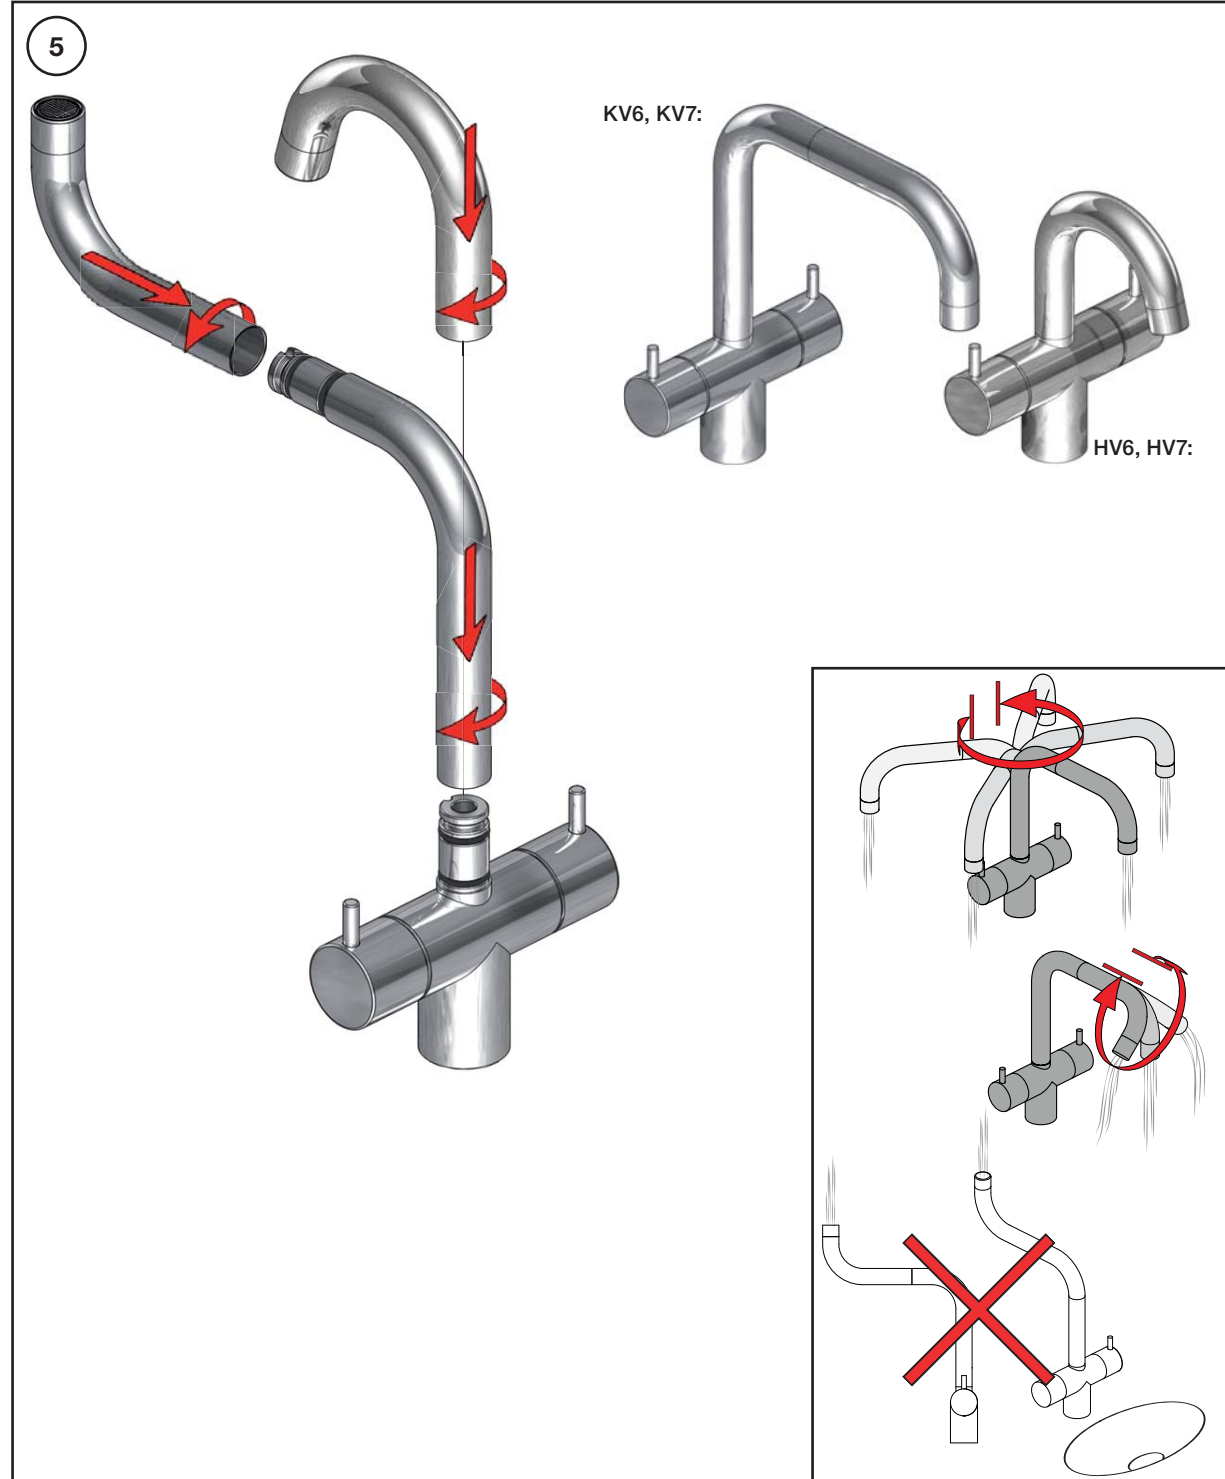

VOLA HV6, HV7
VOLA KV6, KV7

Fitting instruction
Montageanleitung
Monteringsvejledning
Monteringsvægledning
Montage hanleiding
Manuel de montage

VA 1.42/19825, VA 1.42/19826

www.vola.com

vola

KV6, KV7:

HV6, HV7:

Data, 3 Bar (Min. 0,5 - Max. 8 Bar):

Max.	l/min.	Gal/min.
HV6/7:	9,0	2,0
KV6/7	9,0	2,0

Max. 70°C, 158°F

HV6 - KV7_V1_40999826

HV6: Ø10
 HV6US: Ø3/8"
 HV6Q: Ø3/8"

VR010Z: VR623, VR624Z
 VR693K: VR23, VR693
 VR694K: VR23, VR694
 VR433: VR261, VR263, VR440, VR442, 2xVR444