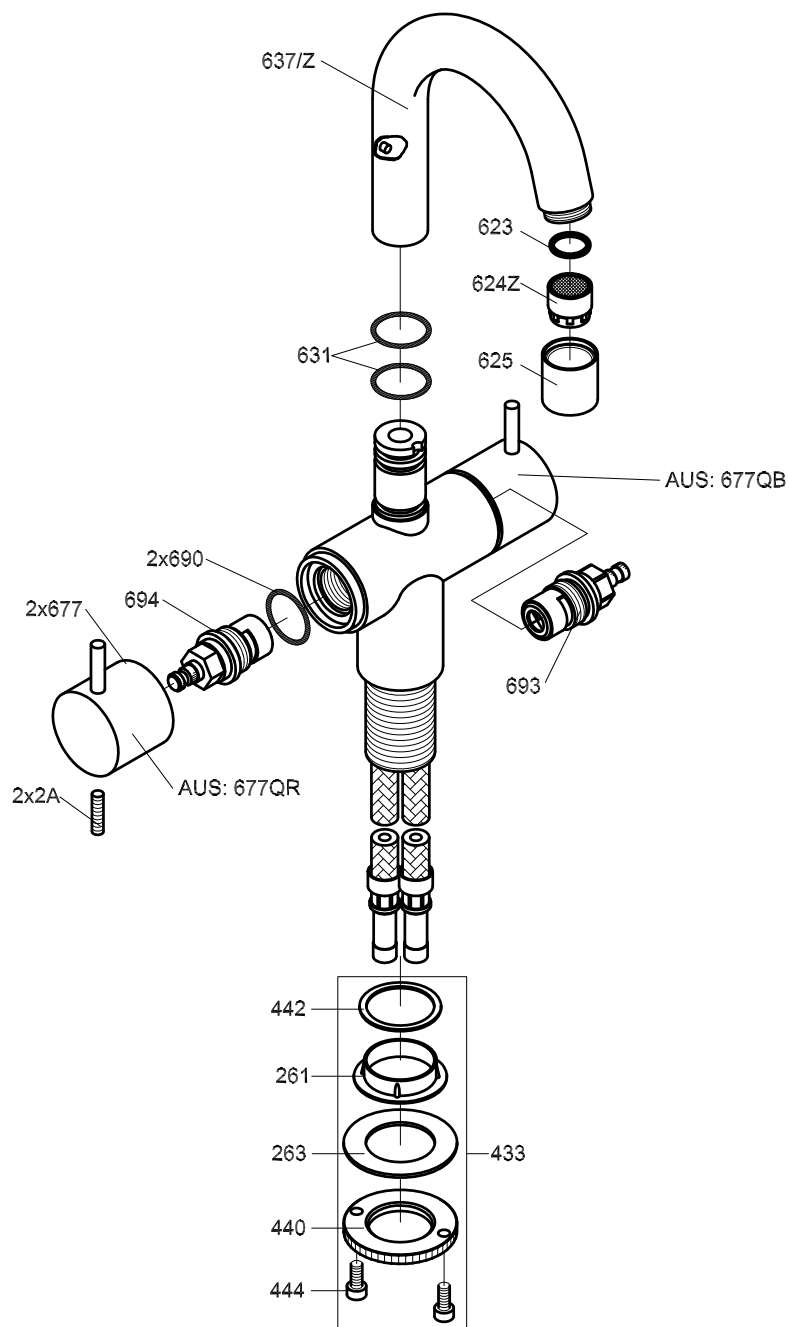

VOLA HV6, HV7
VOLA KV6, KV7

Fitting instruction
Montageanleitung
Monteringsvejledning
Monteringsvægledning
Montage hanleiding
Manuel de montage

VA 1.42/19825, VA 1.42/19826

www.vola.com

vola

KV6, KV7:

HV6, HV7:

Data, 3 Bar (Min. 0,5 - Max. 8 Bar):

Max.	l/min.	Gal/min.
HV6/7:	9,0	2,0
KV6/7	9,0	2,0

Max. 70°C, 158°F

HV6 - KV7_V1_40999826

HV6: Ø10
 HV6US: Ø3/8"
 HV6Q: Ø3/8"

VR010Z: VR623, VR624Z
 VR693K: VR23, VR693
 VR694K: VR23, VR694
 VR433: VR261, VR263, VR440, VR442, 2xVR444