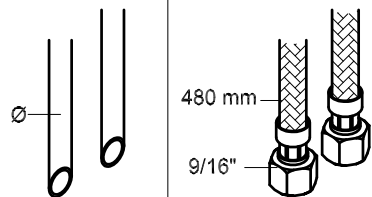

Data, 3 Bar (Min. 0,5 - Max. 8 Bar):

Max.	l/min.	Gal/min.
HV6/7:	9,0	2,0
KV6/7	9,0	2,0

Max. 70°C, 158°F

HV6 - KV7_V1_40999826

HV6: Ø10
 HV6US: Ø3/8"
 HV6Q: Ø3/8"

VR010Z: VR623, VR624Z
 VR693K: VR23, VR693
 VR694K: VR23, VR694
 VR433: VR261, VR263, VR440, VR442, 2xVR444