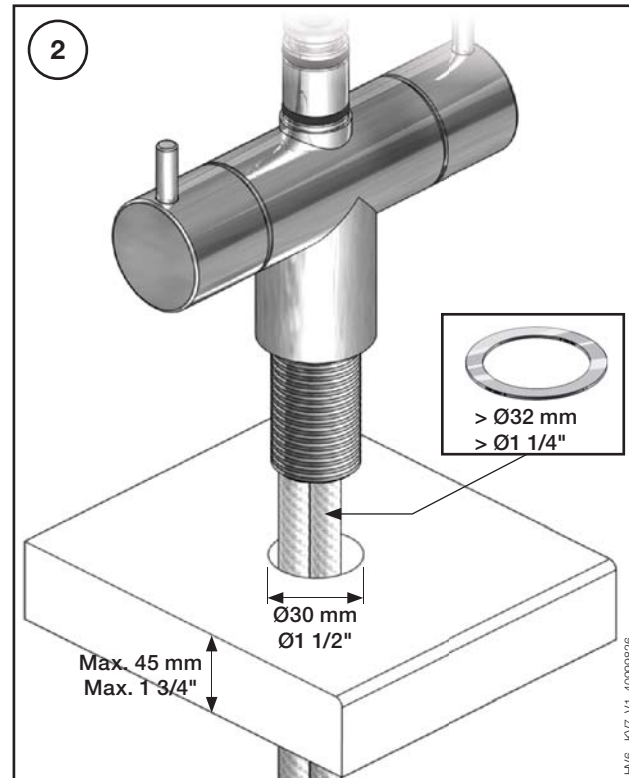

VOLA HV6, HV7
VOLA KV6, KV7

Fitting instruction
Montageanleitung
Monteringsvejledning
Monteringsvægledning
Montage hanleiding
Manuel de montage

VA 1.42/19825, VA 1.42/19826

www.vola.com

vola

KV6, KV7:

HV6, HV7:

Data, 3 Bar (Min. 0,5 - Max. 8 Bar):

Max.	l/min.	Gal/min.
HV6/7:	9,0	2,0
KV6/7	9,0	2,0

Max. 70°C, 158°F

HV6 - KV7_V1_40999826

HV6: Ø10
 HV6US: Ø3/8"
 HV6Q: Ø3/8"

VR010Z: VR623, VR624Z
 VR693K: VR23, VR693
 VR694K: VR23, VR694
 VR433: VR261, VR263, VR440, VR442, 2xVR444