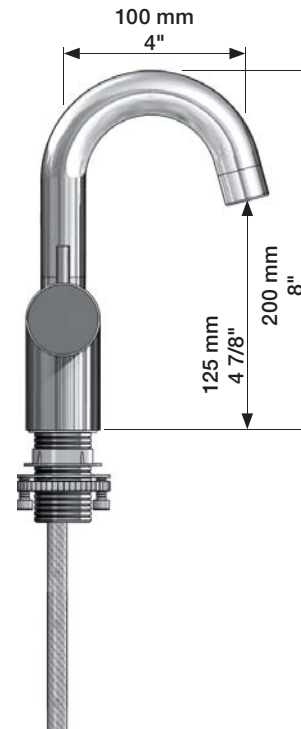

VOLA HV6, HV7
VOLA KV6, KV7

Fitting instruction
Montageanleitung
Monteringsvejledning
Monteringsvægledning
Montage hanleiding
Manuel de montage

VA 1.42/19825, VA 1.42/19826

www.vola.com

vola

KV6, KV7:

HV6, HV7:

Data, 3 Bar (Min. 0,5 - Max. 8 Bar):

Max.	l/min.	Gal/min.
HV6/7:	9,0	2,0
KV6/7	9,0	2,0

Max. 70°C, 158°F

HV6 - KV7_V1_40999826

HV6: Ø10
 HV6US: Ø3/8"
 HV6Q: Ø3/8"

VR010Z: VR623, VR624Z
 VR693K: VR23, VR693
 VR694K: VR23, VR694
 VR433: VR261, VR263, VR440, VR442, 2xVR444