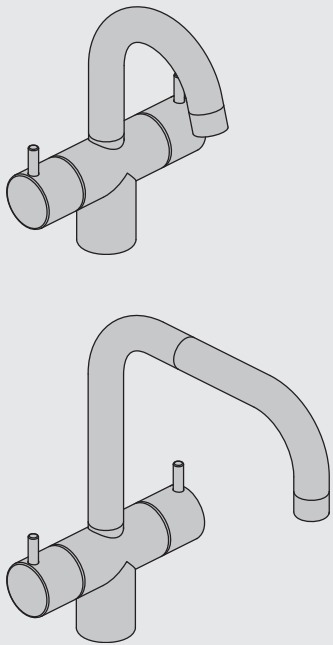

VOLA HV6, HV7
VOLA KV6, KV7

Fitting instruction
Montageanleitung
Monteringsvejledning
Monteringsvægledning
Montage hanleiding
Manuel de montage

VA 1.42/19825, VA 1.42/19826

www.vola.com

vola

KV6, KV7:

HV6, HV7:

Data, 3 Bar (Min. 0,5 - Max. 8 Bar):

Max.	l/min.	Gal/min.
HV6/7:	9,0	2,0
KV6/7	9,0	2,0

Max. 70°C, 158°F

HV6 - KV7_V1_40999826

HV6: Ø10
 HV6US: Ø3/8"
 HV6Q: Ø3/8"

VR010Z: VR623, VR624Z
 VR693K: VR23, VR693
 VR694K: VR23, VR694
 VR433: VR261, VR263, VR440, VR442, 2xVR444