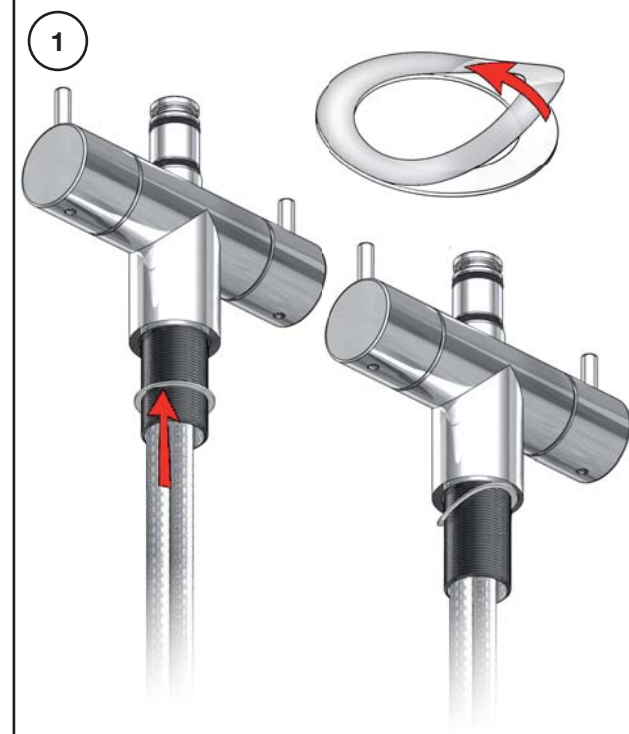

VOLA HV6, HV7
VOLA KV6, KV7

Fitting instruction
Montageanleitung
Monteringsvejledning
Monteringsvægledning
Montage hanleiding
Manuel de montage

VA 1.42/19825, VA 1.42/19826

www.vola.com

vola

KV6, KV7:

HV6, HV7:

Data, 3 Bar (Min. 0,5 - Max. 8 Bar):

Max.	l/min.	Gal/min.
HV6/7:	9,0	2,0
KV6/7	9,0	2,0

Max. 70°C, 158°F

HV6 - KV7_V1_40999826

HV6: Ø10
 HV6US: Ø3/8"
 HV6Q: Ø3/8"

VR010Z: VR623, VR624Z
 VR693K: VR23, VR693
 VR694K: VR23, VR694
 VR433: VR261, VR263, VR440, VR442, 2xVR444