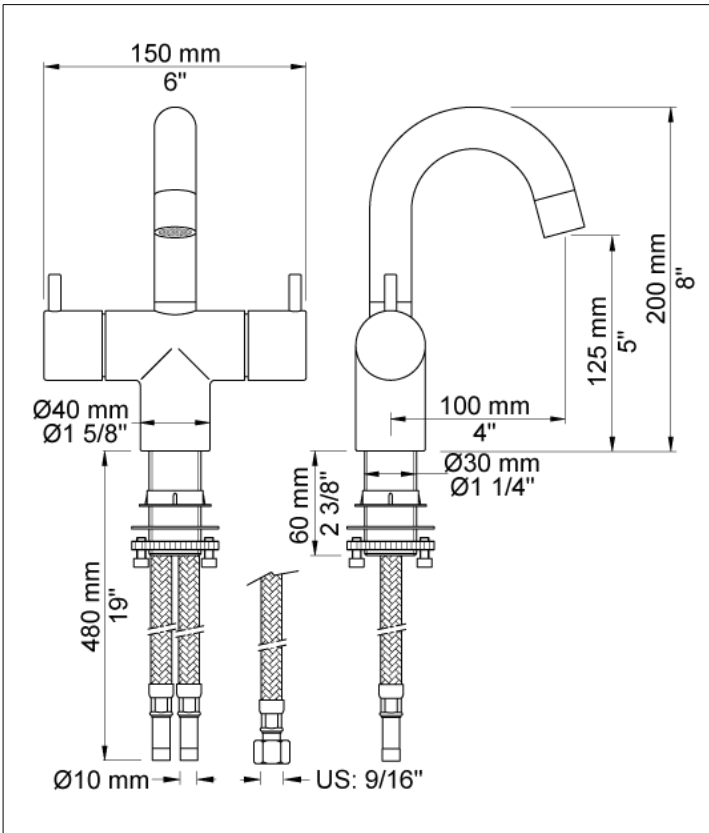

Date:

Client:

Project:

VOLA product: HV6

HV6

Two-handle mixer with ¼ turn ceramic disc technology swivel spout with M22 aerator. Hole cut out size: 32 mm.

Flow

	Bar:	1.0	2.0	3.0	4.0	5.0
HV6	(l/min)	5.2	7.4	9.0	9.0	9.0