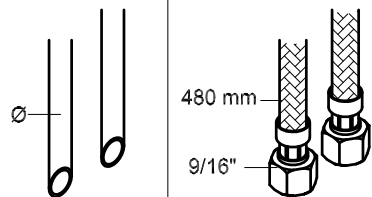

HV6: Ø10  
 HV6US: Ø3/8"  
 HV6Q: Ø3/8"

VR010Z: VR623, VR624Z  
 VR693K: VR23, VR693  
 VR694K: VR23, VR694  
 VR433: VR261, VR263, VR440, VR442, 2xVR444

**VOLA A/S**  
 Lunavej 2  
 DK-8700 Horsens  
 Tlf : +45 70235500  
 Fax: +45 70235511  
 sales@vola.dk  
 www.vola.com