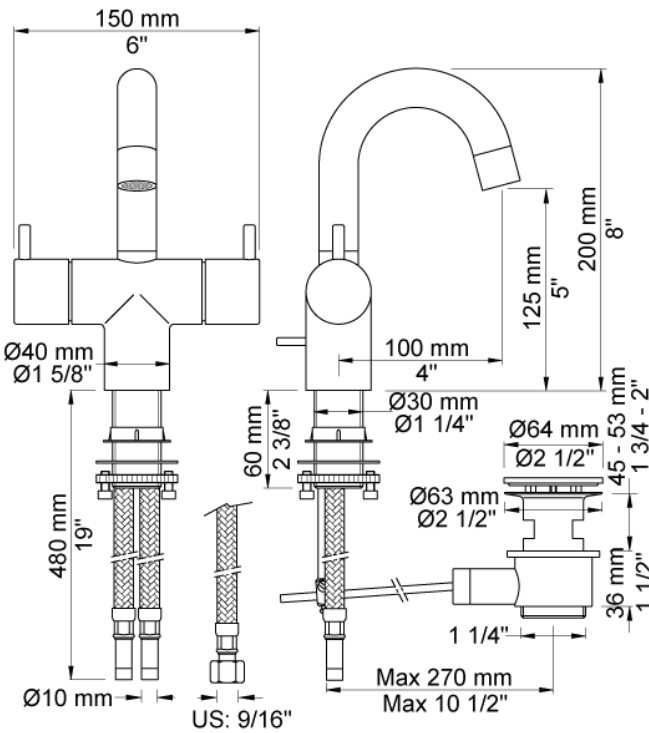

Date:

Client:

Project:

VOLA product: HV7

**HV7**

Two-handle mixer with ¼ turn ceramic disc technology swivel spout with M22 aerator, with pop-up waste 1¼". Hole cut out size: 32 mm.

**Flow**

|     | Bar:    | 1.0 | 2.0 | 3.0 | 4.0 | 5.0 |
|-----|---------|-----|-----|-----|-----|-----|
| HV7 | (l/min) | 5.2 | 7.4 | 9.0 | 9.0 | 9.0 |