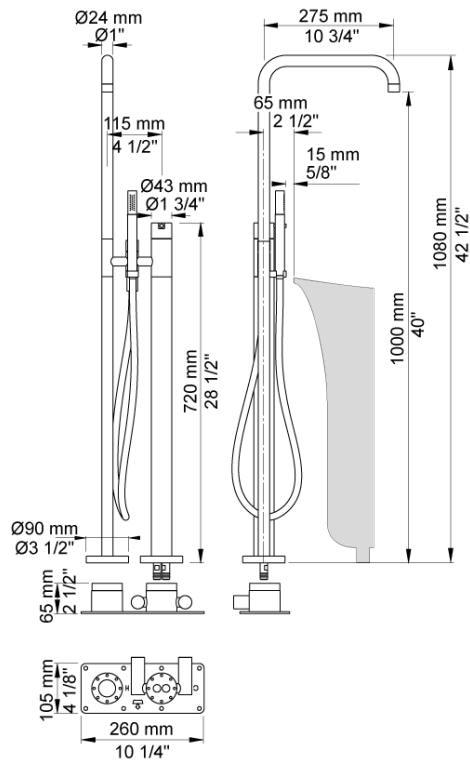

Date:

Client:

Project:

VOLA product: FS1

FS1

Free-standing bath mixer with hand shower, high 1080 mm. FS1 UP = Build-in part for free-standing bath mixer with hand shower. FS1 AP = Trim part for free-standing bath mixer with hand shower. FS1 with height 930 mm available on request. If the floor covering is greater than 15 mm, extensions should be specified when ordering the FS1. All extensions supplied with the FS1 are free of charge.

Flow

	Bar:	1.0	2.0	3.0	4.0	5.0
FS1	(l/min)	14.4	20.4	25.0	28.9	32.3
T2	(l/min)	5.2	7.4	9.0	9.0	9.0

Available in colors

- Color 02, Grey
- Color 04, Light blue
- Color 05, Orange
- Color 06, Light green
- Color 08, Yellow
- Color 09, Dark grey
- Color 12, Mocca
- Color 14, Bright red
- Color 15, Dark blue
- Color 16, Polished chrome
- Color 17, Gloss black
- Color 18, White
- Color 19, Natural brass
- Color 20, Brushed chrome
- Color 21, Carmine red
- Color 25, Pink
- Color 27, Matt black
- Color 40, Brushed stainless steel