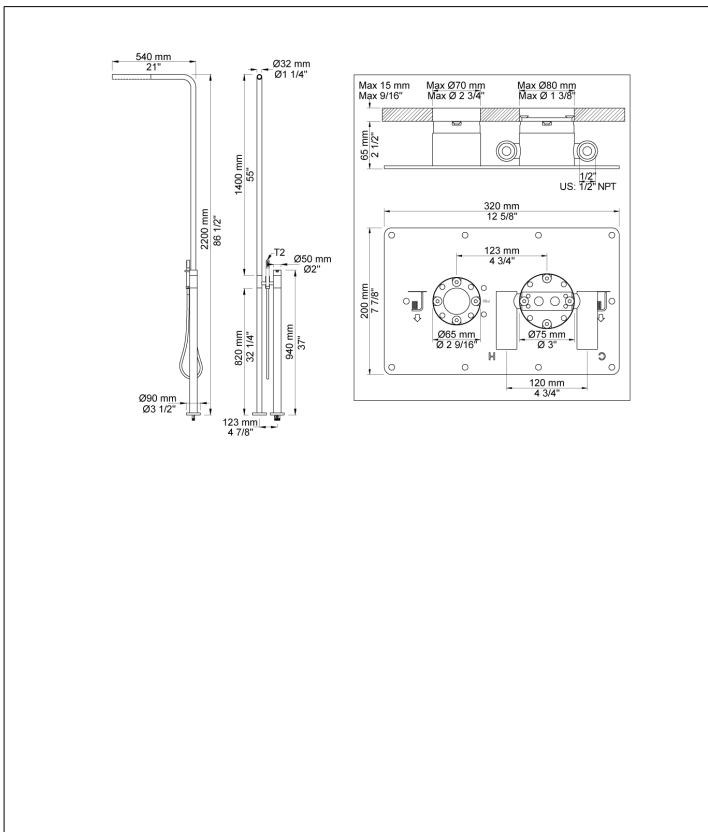

Date:

Client:

Project:

VOLA product: FS3

FS3

Free-standing thermostatic shower with hand shower. FS3UP = Build-in part for free-standing shower with hand shower. FS3AP = Trim part for free-standing thermostatic shower with hand shower. When installed outdoor the FS3 must be removed when temperature drops below the freezing point of water 0°C/32°F. Store dry and free of frost. If the floor covering is greater than 15 mm, extensions should be specified when ordering the FS3. All extensions supplied with the FS3 are free of charge.

Flow

	Bar:	1.0	2.0	3.0	4.0	5.0
FS3 ¹⁾	(l/min)	7.5	10.6	13.0	15.0	16.8
FS3 ²⁾	(l/min)	5.2	7.4	9.0	9.0	9.0

¹⁾ USA: Flow restricted to 1.8 gpm (7.0 l/min)

²⁾ T2 (USA: Flow restricted to 1.8 gpm (7.0 l/min))