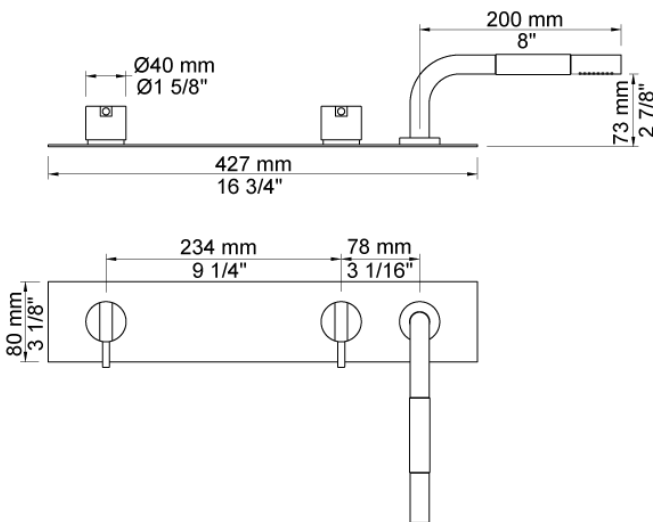

Date:

Client:

Project:

VOLA product: BK3

**BK3**

One-handle mixer for bath filling in conjunction with A24, and mixer with hand shower. Complete with adjustable bracket and water collection box. BK3UP = Plumbed part, fixing bracket and water collection box. BK3AP = Trim parts.

**Flow**

	<b>Bar:</b>	<b>1.0</b>	<b>2.0</b>	<b>3.0</b>	<b>4.0</b>	<b>5.0</b>
BK3	(l/min)	12.7	18.0	22.0	25.4	28.4
T1	(l/min)	5.8	8.2	10.0	11.6	12.9
A24	(l/min)	8.7	12.3	15.0	17.3	19.4

**Available in colors**