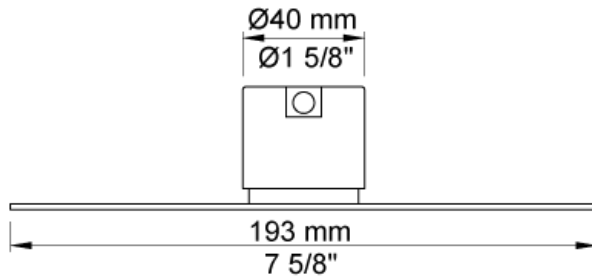

Date:

Client:

Project:

VOLA product: BK1

BK1

One-handle mixer for bath filling to be used in conjunction with A24. Complete with adjustable bracket and water collection box. BK1UP = Plumbed part, fixing bracket and water collection box. BK1AP = Trim parts. A24 sold separately.

Flow

	Bar:	1.0	2.0	3.0	4.0	5.0
BK1	(l/min)	12.7	18.0	22.0	25.4	28.4
A24	(l/min)	8.7	12.3	15.0	17.3	19.4

Available in colors

- Color 02, Grey
- Color 04, Light blue
- Color 05, Orange
- Color 06, Light green
- Color 08, Yellow
- Color 09, Dark grey
- Color 12, Mocca
- Color 14, Bright red
- Color 15, Dark blue
- Color 16, Polished chrome
- Color 17, Gloss black
- Color 18, White
- Color 19, Natural brass
- Color 20, Brushed chrome
- Color 21, Carmine red
- Color 25, Pink
- Color 27, Matt black
- Color 40, Brushed stainless steel