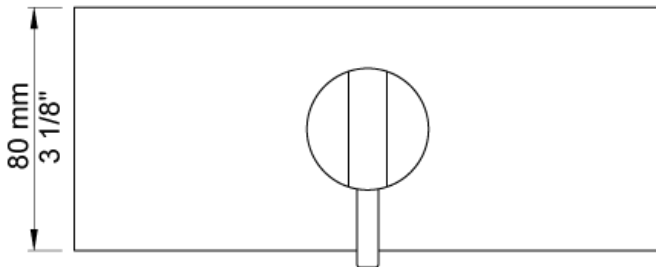

Date:

Client:

Project:

VOLA product: BK1

BK1

One-handle mixer for bath filling to be used in conjunction with A24. Complete with adjustable bracket and water collection box. BK1UP = Plumbed part, fixing bracket and water collection box. BK1AP = Trim parts. A24 sold separately.

Flow

	Bar:	1.0	2.0	3.0	4.0	5.0
BK1	(l/min)	12.7	18.0	22.0	25.4	28.4
A24	(l/min)	8.7	12.3	15.0	17.3	19.4

Available in colors

- Color 02, Grey
- Color 04, Light blue
- Color 05, Orange
- Color 06, Light green
- Color 08, Yellow
- Color 09, Dark grey
- Color 12, Mocca
- Color 14, Bright red
- Color 15, Dark blue
- Color 16, Polished chrome
- Color 17, Gloss black
- Color 18, White
- Color 19, Natural brass
- Color 20, Brushed chrome
- Color 21, Carmine red
- Color 25, Pink
- Color 27, Matt black
- Color 40, Brushed stainless steel