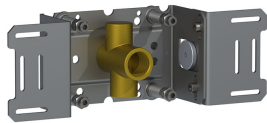

Date:

Client:

Project:

VOLA product: 2441DT8-061A

2441DT8-061A

One-handle build-in mixer with ceramic disc technology and diverter. 2441DT8-061AUP = Build-in mixer 2400N. 2441DT8-061AAP = Handle NR21, handle NR24G, ceiling mounted head shower 060A, 200 mm bath spout with diverter for hand shower, incl. hand shower 040D, 4 pcs. 60 mm circular flange 001, 2001, hand shower holder T8.

Date:

Client:

Project:

001
60 mm circular flange. Hole Ø33 mm.

040D
200 mm bath spout with diverter for handshower. Dimension Ø24 mm.
Incl. hand shower T2.

060A
Head shower, round, ceiling-mounted. 60 mm cover flange included.

Date:

Client:

Project:

2001
60 mm circular flange. Hole Ø39 mm.

200M
Separate outlet socket. 1/2" connection to copper, steel, iron or pex pipe work.

2400N
One-handle build-in mixer for high flow, with diverter, with one premounted outlet socket, and one separate outlet socket, 200M. 1/2" connection to copper, steel, iron or pex pipe work.

Date:

Client:

Project:

NR21
Operating handle for 2100, 2200, 2300, 2400 incl. variants. Ø43 mm.

NR24G
Diverter handle for 2400 incl. variants. Ø43 mm. With peg in the same colour as handle (Standard).

T2
Hand shower with 1.5 m hose.