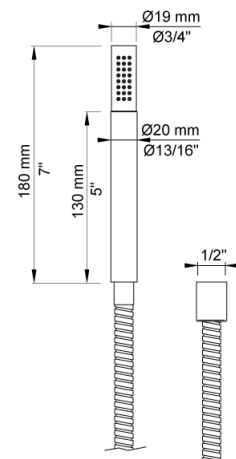

Date:

Client:

Project:

VOLA product: 2441DT8-061A

2441DT8-061A

One-handle build-in mixer with ceramic disc technology and diverter. 2441DT8-061AUP = Build-in mixer 2400N. 2441DT8-061AAP = Handle NR21, handle NR24G, ceiling mounted head shower 060A, 200 mm bath spout with diverter for hand shower, incl. hand shower 040D, 4 pcs. 60 mm circular flange 001, 2001, hand shower holder T8.

Date:

Client:

Project:

001
60 mm circular flange. Hole Ø33 mm.

040D
200 mm bath spout with diverter for handshower. Dimension Ø24 mm.
Incl. hand shower T2.

060A
Head shower, round, ceiling-mounted. 60 mm cover flange included.

Date:

Client:

Project:

2001
60 mm circular flange. Hole Ø39 mm.

200M
Separate outlet socket. 1/2" connection to copper, steel, iron or pex pipe work.

2400N
One-handle build-in mixer for high flow, with diverter, with one premounted outlet socket, and one separate outlet socket, 200M. 1/2" connection to copper, steel, iron or pex pipe work.

Date:

Client:

Project:

NR21
Operating handle for 2100, 2200, 2300, 2400 incl. variants. Ø43 mm.

NR24G
Diverter handle for 2400 incl. variants. Ø43 mm. With peg in the same colour as handle (Standard).

T2
Hand shower with 1.5 m hose.