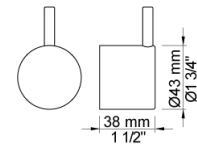

Date:

Client:

Project:

VOLA product: 2441DT8-061A

2441DT8-061A

One-handle build-in mixer with ceramic disc technology and diverter. 2441DT8-061AUP = Build-in mixer 2400N. 2441DT8-061AAP = Handle NR21, handle NR24G, ceiling mounted head shower 060A, 200 mm bath spout with diverter for hand shower, incl. hand shower 040D, 4 pcs. 60 mm circular flange 001, 2001, hand shower holder T8.

Date:

Client:

Project:

001
60 mm circular flange. Hole Ø33 mm.

040D
200 mm bath spout with diverter for handshower. Dimension Ø24 mm.
Incl. hand shower T2.

060A
Head shower, round, ceiling-mounted. 60 mm cover flange included.

Date:

Client:

Project:

2001
60 mm circular flange. Hole Ø39 mm.

200M
Separate outlet socket. 1/2" connection to copper, steel, iron or pex pipe work.

2400N
One-handle build-in mixer for high flow, with diverter, with one premounted outlet socket, and one separate outlet socket, 200M. 1/2" connection to copper, steel, iron or pex pipe work.

Date:

Client:

Project:

NR21
Operating handle for 2100, 2200, 2300, 2400 incl. variants. Ø43 mm.

NR24G
Diverter handle for 2400 incl. variants. Ø43 mm. With peg in the same colour as handle (Standard).

T2
Hand shower with 1.5 m hose.