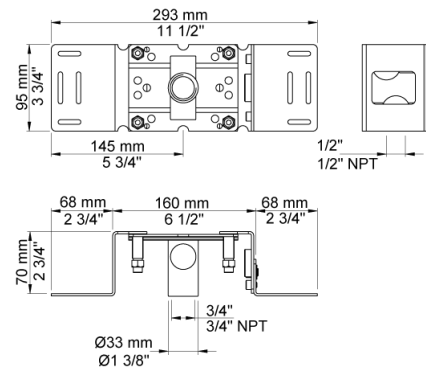

Date:

Client:

Project:

VOLA product: 2441DT8-061A

2441DT8-061A

One-handle build-in mixer with ceramic disc technology and diverter. 2441DT8-061AUP = Build-in mixer 2400N. 2441DT8-061AAP = Handle NR21, handle NR24G, ceiling mounted head shower 060A, 200 mm bath spout with diverter for hand shower, incl. hand shower 040D, 4 pcs. 60 mm circular flange 001, 2001, hand shower holder T8.

Date:

Client:

Project:

001
60 mm circular flange. Hole Ø33 mm.

040D
200 mm bath spout with diverter for handshower. Dimension Ø24 mm.
Incl. hand shower T2.

060A
Head shower, round, ceiling-mounted. 60 mm cover flange included.

Date:

Client:

Project:

2001
60 mm circular flange. Hole Ø39 mm.

200M
Separate outlet socket. 1/2" connection to copper, steel, iron or pex pipe work.

2400N
One-handle build-in mixer for high flow, with diverter, with one premounted outlet socket, and one separate outlet socket, 200M. 1/2" connection to copper, steel, iron or pex pipe work.

Date:

Client:

Project:

NR21
Operating handle for 2100, 2200, 2300, 2400 incl. variants. Ø43 mm.

NR24G
Diverter handle for 2400 incl. variants. Ø43 mm. With peg in the same colour as handle (Standard).

T2
Hand shower with 1.5 m hose.