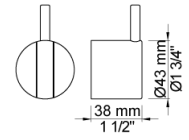

Date:

Client:

Project:

VOLA product: 2441DT8-061A

2441DT8-061A

One-handle build-in mixer with ceramic disc technology and diverter. 2441DT8-061AUP = Build-in mixer 2400N. 2441DT8-061AAP = Handle NR21, handle NR24G, ceiling mounted head shower 060A, 200 mm bath spout with diverter for hand shower, incl. hand shower 040D, 4 pcs. 60 mm circular flange 001, 2001, hand shower holder T8.

Date:

Client:

Project:

001
60 mm circular flange. Hole Ø33 mm.

040D
200 mm bath spout with diverter for handshower. Dimension Ø24 mm.
Incl. hand shower T2.

060A
Head shower, round, ceiling-mounted. 60 mm cover flange included.

Date:

Client:

Project:

2001
60 mm circular flange. Hole Ø39 mm.

200M
Separate outlet socket. 1/2" connection to copper, steel, iron or pex pipe work.

2400N
One-handle build-in mixer for high flow, with diverter, with one premounted outlet socket, and one separate outlet socket, 200M. 1/2" connection to copper, steel, iron or pex pipe work.

Date:

Client:

Project:

NR21
Operating handle for 2100, 2200, 2300, 2400 incl. variants. Ø43 mm.

NR24G
Diverter handle for 2400 incl. variants. Ø43 mm. With peg in the same colour as handle (Standard).

T2
Hand shower with 1.5 m hose.