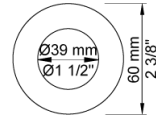

Date:

Client:

Project:

VOLA product: 2441DT8-061A

2441DT8-061A

One-handle build-in mixer with ceramic disc technology and diverter. 2441DT8-061AUP = Build-in mixer 2400N. 2441DT8-061AAP = Handle NR21, handle NR24G, ceiling mounted head shower 060A, 200 mm bath spout with diverter for hand shower, incl. hand shower 040D, 4 pcs. 60 mm circular flange 001, 2001, hand shower holder T8.

Date:

Client:

Project:

001
60 mm circular flange. Hole Ø33 mm.

040D
200 mm bath spout with diverter for handshower. Dimension Ø24 mm.
Incl. hand shower T2.

060A
Head shower, round, ceiling-mounted. 60 mm cover flange included.

Date:

Client:

Project:

2001
60 mm circular flange. Hole Ø39 mm.

200M
Separate outlet socket. 1/2" connection to copper, steel, iron or pex pipe work.

2400N
One-handle build-in mixer for high flow, with diverter, with one premounted outlet socket, and one separate outlet socket, 200M. 1/2" connection to copper, steel, iron or pex pipe work.

Date:

Client:

Project:

NR21
Operating handle for 2100, 2200, 2300, 2400 incl. variants. Ø43 mm.

NR24G
Diverter handle for 2400 incl. variants. Ø43 mm. With peg in the same colour as handle (Standard).

T2
Hand shower with 1.5 m hose.