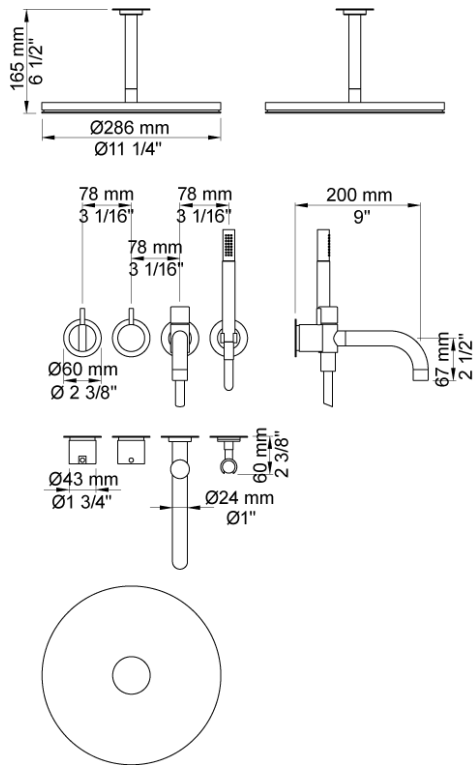

Available in colors

- Color 02, Grey
- Color 04, Light blue
- Color 05, Orange
- Color 06, Light green
- Color 08, Yellow
- Color 09, Dark grey
- Color 12, Mocca
- Color 14, Bright red
- Color 15, Dark blue
- Color 16, Polished chrome
- Color 17, Gloss black
- Color 18, White
- Color 19, Natural brass
- Color 20, Brushed chrome
- Color 21, Carmine red
- Color 25, Pink
- Color 27, Matt black