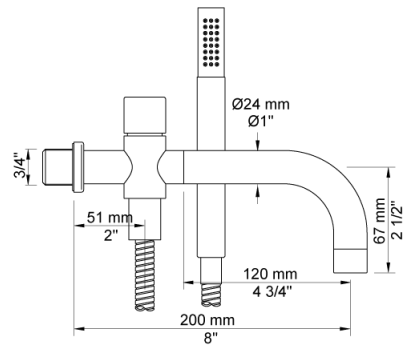

Date:

Client:

Project:

VOLA product: 2441DT8-061A

2441DT8-061A

One-handle build-in mixer with ceramic disc technology and diverter. 2441DT8-061AUP = Build-in mixer 2400N. 2441DT8-061AAP = Handle NR21, handle NR24G, ceiling mounted head shower 060A, 200 mm bath spout with diverter for hand shower, incl. hand shower 040D, 4 pcs. 60 mm circular flange 001, 2001, hand shower holder T8.

Date:

Client:

Project:

001
60 mm circular flange. Hole Ø33 mm.

040D
200 mm bath spout with diverter for handshower. Dimension Ø24 mm.
Incl. hand shower T2.

060A
Head shower, round, ceiling-mounted. 60 mm cover flange included.

Date:

Client:

Project:

2001
60 mm circular flange. Hole Ø39 mm.

200M
Separate outlet socket. 1/2" connection to copper, steel, iron or pex pipe work.

2400N
One-handle build-in mixer for high flow, with diverter, with one premounted outlet socket, and one separate outlet socket, 200M. 1/2" connection to copper, steel, iron or pex pipe work.

Date:

Client:

Project:

NR21
Operating handle for 2100, 2200, 2300, 2400 incl. variants. Ø43 mm.

NR24G
Diverter handle for 2400 incl. variants. Ø43 mm. With peg in the same colour as handle (Standard).

T2
Hand shower with 1.5 m hose.