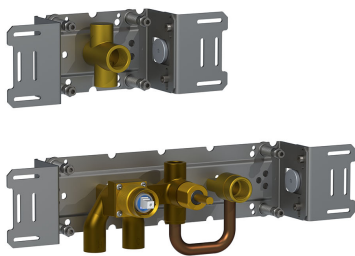

Date:

Client:

Project:

VOLA product: 2441DT8-061A

2441DT8-061A

One-handle build-in mixer with ceramic disc technology and diverter. 2441DT8-061AUP = Build-in mixer 2400N. 2441DT8-061AAP = Handle NR21, handle NR24G, ceiling mounted head shower 060A, 200 mm bath spout with diverter for hand shower, incl. hand shower 040D, 4 pcs. 60 mm circular flange 001, 2001, hand shower holder T8.

Date:

Client:

Project:

001
60 mm circular flange. Hole Ø33 mm.

040D
200 mm bath spout with diverter for handshower. Dimension Ø24 mm.
Incl. hand shower T2.

060A
Head shower, round, ceiling-mounted. 60 mm cover flange included.

Date:

Client:

Project:

2001
60 mm circular flange. Hole Ø39 mm.

200M
Separate outlet socket. 1/2" connection to copper, steel, iron or pex pipe work.

2400N
One-handle build-in mixer for high flow, with diverter, with one premounted outlet socket, and one separate outlet socket, 200M. 1/2" connection to copper, steel, iron or pex pipe work.

Date:

Client:

Project:

NR21
Operating handle for 2100, 2200, 2300, 2400 incl. variants. Ø43 mm.

NR24G
Diverter handle for 2400 incl. variants. Ø43 mm. With peg in the same colour as handle (Standard).

T2
Hand shower with 1.5 m hose.