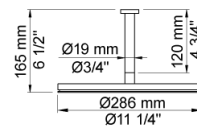

Date:

Client:

Project:

VOLA product: 2441DT8-061A

2441DT8-061A

One-handle build-in mixer with ceramic disc technology and diverter. 2441DT8-061AUP = Build-in mixer 2400N. 2441DT8-061AAP = Handle NR21, handle NR24G, ceiling mounted head shower 060A, 200 mm bath spout with diverter for hand shower, incl. hand shower 040D, 4 pcs. 60 mm circular flange 001, 2001, hand shower holder T8.

Date:

Client:

Project:

001
60 mm circular flange. Hole Ø33 mm.

040D
200 mm bath spout with diverter for handshower. Dimension Ø24 mm.
Incl. hand shower T2.

060A
Head shower, round, ceiling-mounted. 60 mm cover flange included.

Date:

Client:

Project:

2001
60 mm circular flange. Hole Ø39 mm.

200M
Separate outlet socket. 1/2" connection to copper, steel, iron or pex pipe work.

2400N
One-handle build-in mixer for high flow, with diverter, with one premounted outlet socket, and one separate outlet socket, 200M. 1/2" connection to copper, steel, iron or pex pipe work.

Date:

Client:

Project:

NR21
Operating handle for 2100, 2200, 2300, 2400 incl. variants. Ø43 mm.

NR24G
Diverter handle for 2400 incl. variants. Ø43 mm. With peg in the same colour as handle (Standard).

T2
Hand shower with 1.5 m hose.