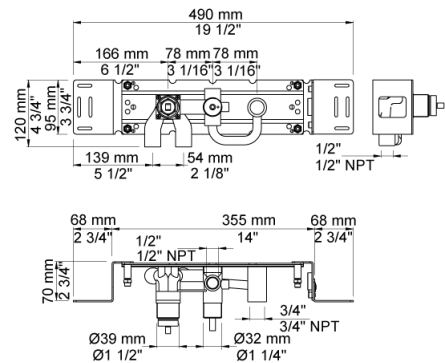

Date:

Client:

Project:

VOLA product: 2441DT8-061A

2441DT8-061A

One-handle build-in mixer with ceramic disc technology and diverter. 2441DT8-061AUP = Build-in mixer 2400N. 2441DT8-061AAP = Handle NR21, handle NR24G, ceiling mounted head shower 060A, 200 mm bath spout with diverter for hand shower, incl. hand shower 040D, 4 pcs. 60 mm circular flange 001, 2001, hand shower holder T8.

Date:

Client:

Project:

001
60 mm circular flange. Hole Ø33 mm.

040D
200 mm bath spout with diverter for handshower. Dimension Ø24 mm.
Incl. hand shower T2.

060A
Head shower, round, ceiling-mounted. 60 mm cover flange included.

Date:

Client:

Project:

2001
60 mm circular flange. Hole Ø39 mm.

200M
Separate outlet socket. 1/2" connection to copper, steel, iron or pex pipe work.

2400N
One-handle build-in mixer for high flow, with diverter, with one premounted outlet socket, and one separate outlet socket, 200M. 1/2" connection to copper, steel, iron or pex pipe work.

Date:

Client:

Project:

NR21
Operating handle for 2100, 2200, 2300, 2400 incl. variants. Ø43 mm.

NR24G
Diverter handle for 2400 incl. variants. Ø43 mm. With peg in the same colour as handle (Standard).

T2
Hand shower with 1.5 m hose.