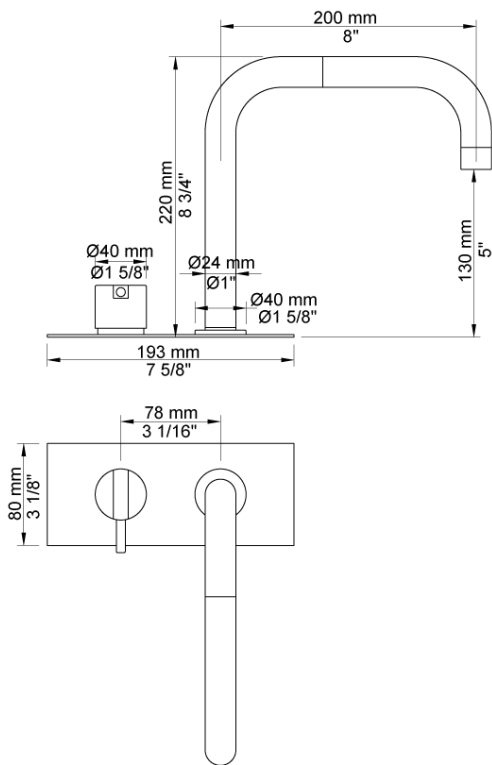

Date:

Client:

Project:

VOLA product: BK5

BK5

One-handle mixer with double swivel spout for bath filling. Complete with adjustable bracket and water collection box. BK5UP = Plumbed part, fixing bracket and water collection box. BK5AP = Trim parts.

Flow

| | Bar: | 1.0 | 2.0 | 3.0 | 4.0 | 5.0 |
|------|-------------|------------|------------|------------|------------|------------|
| 090D | (l/min) | 11.6 | 16.3 | 20.0 | 23.1 | 25.8 |

Available in colors