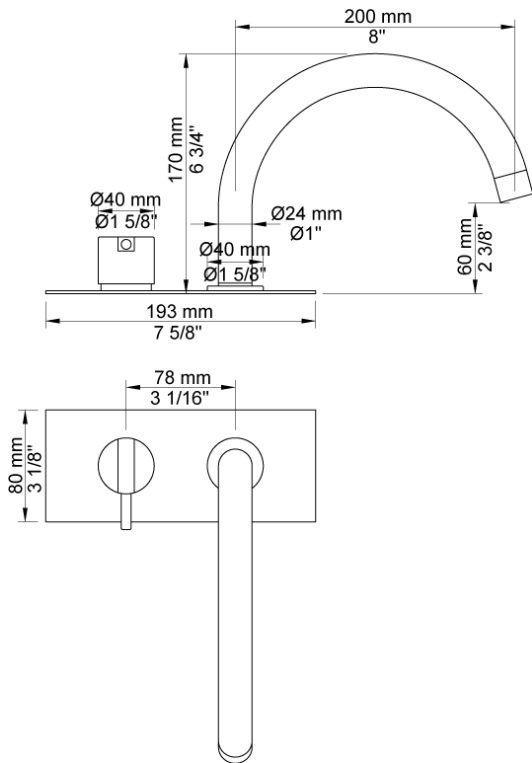

Date:

Client:

Project:

VOLA product: BK7

BK7

One-handle mixer with swivel spout for bath filling. Complete with adjustable bracket and water collection box. BK7UP = Plumbed part, fixing bracket and water collection box. BK7AP = Trim parts.

Flow

	Bar:	1.0	2.0	3.0	4.0	5.0
090E	(l/min)	11.6	16.3	20.0	23.1	25.8

Available in colors

- Color 02, Grey
- Color 04, Light blue
- Color 05, Orange
- Color 06, Light green
- Color 08, Yellow
- Color 09, Dark grey
- Color 12, Mocca
- Color 14, Bright red
- Color 15, Dark blue
- Color 16, Polished chrome
- Color 17, Gloss black
- Color 18, White
- Color 19, Natural brass
- Color 20, Brushed chrome
- Color 21, Carmine red
- Color 25, Pink
- Color 27, Matt black
- Color 40, Brushed stainless steel