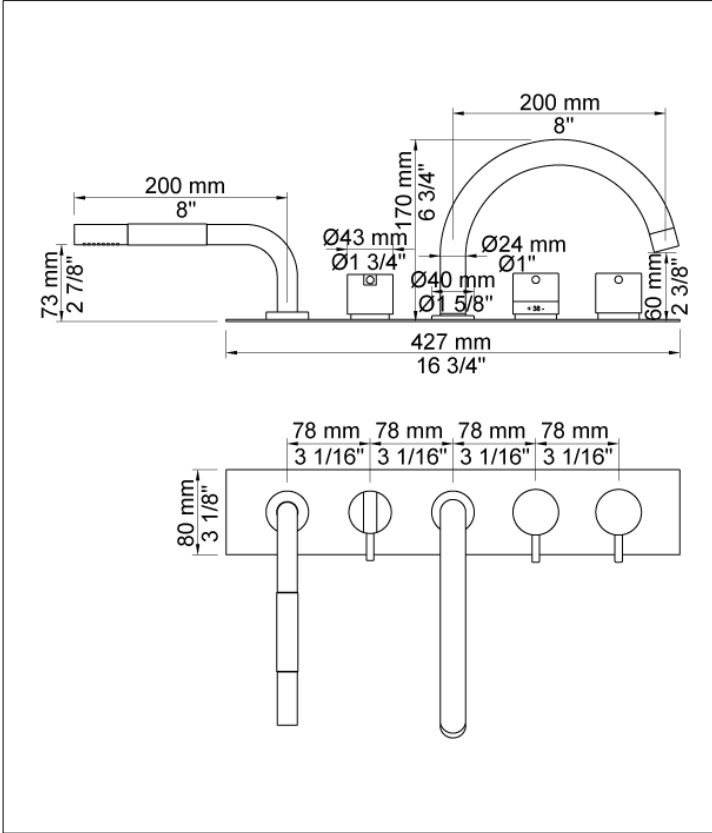

Date: \_\_\_\_\_

Client: \_\_\_\_\_

Project: \_\_\_\_\_

VOLA product: BK16

**BK16**

Thermostatic mixer with swivel spout for bath filling and mixer with hand shower. Complete with mounting bracket and water collection box. BK16UP = Plumbed part, fixing bracket and water collection box. BK16AP = Trim parts

**Flow**

	Bar:	1.0	2.0	3.0	4.0	5.0
090E	(l/min)	14.4	20.4	25.0	28.9	30.0
T1	(l/min)	5.8	8.2	10.0	11.6	12.9

**Available in colors**

- Color 02, Grey
- Color 04, Light blue
- Color 05, Orange
- Color 06, Light green
- Color 08, Yellow
- Color 09, Dark grey
- Color 12, Mocca
- Color 14, Bright red
- Color 15, Dark blue
- Color 16, Polished chrome
- Color 17, Gloss black
- Color 18, White
- Color 19, Natural brass
- Color 20, Brushed chrome
- Color 21, Carmine red
- Color 25, Pink
- Color 27, Matt black
- Color 40, Brushed stainless steel