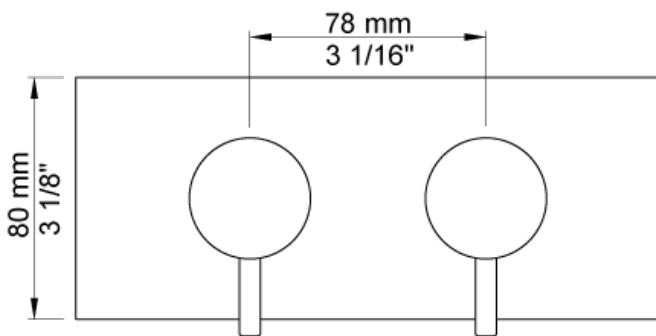

Date:

Client:

Project:

VOLA product: BK2

BK2

Two-handle mixer for bath filling to be used in conjunction with A24. Complete with adjustable bracket and water collection box. BK2UP = Plumbed part, fixing bracket and water collection box. BK2AP = Trim parts.

Flow

	Bar:	1.0	2.0	3.0	4.0	5.0
BK2	(l/min)	27.1	38.4	47.0	54.3	60.7
A24	(l/min)	11.3	15.9	19.5	22.5	25.2

Available in colors

- Color 02, Grey
- Color 04, Light blue
- Color 05, Orange
- Color 06, Light green
- Color 08, Yellow
- Color 09, Dark grey
- Color 12, Mocca
- Color 14, Bright red
- Color 15, Dark blue
- Color 16, Polished chrome
- Color 17, Gloss black
- Color 18, White
- Color 19, Natural brass
- Color 20, Brushed chrome
- Color 21, Carmine red
- Color 25, Pink
- Color 27, Matt black
- Color 40, Brushed stainless steel