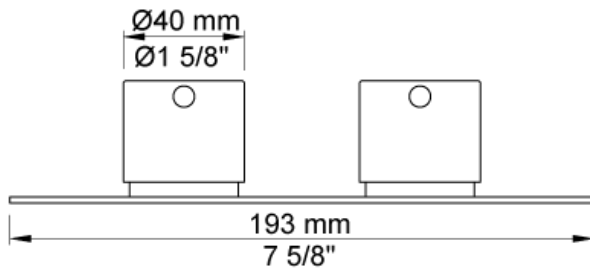

Date:

Client:

Project:

VOLA product: BK2

BK2

Two-handle mixer for bath filling to be used in conjunction with A24. Complete with adjustable bracket and water collection box. BK2UP = Plumbed part, fixing bracket and water collection box. BK2AP = Trim parts.

Flow

	Bar:	1.0	2.0	3.0	4.0	5.0
BK2	(l/min)	27.1	38.4	47.0	54.3	60.7
A24	(l/min)	11.3	15.9	19.5	22.5	25.2

Available in colors

- Color 02, Grey
- Color 04, Light blue
- Color 05, Orange
- Color 06, Light green
- Color 08, Yellow
- Color 09, Dark grey
- Color 12, Mocca
- Color 14, Bright red
- Color 15, Dark blue
- Color 16, Polished chrome
- Color 17, Gloss black
- Color 18, White
- Color 19, Natural brass
- Color 20, Brushed chrome
- Color 21, Carmine red
- Color 25, Pink
- Color 27, Matt black
- Color 40, Brushed stainless steel