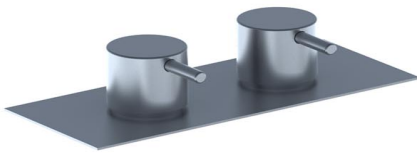

Date:

Client:

Project:

VOLA product: BK2

BK2

Two-handle mixer for bath filling to be used in conjunction with A24. Complete with adjustable bracket and water collection box. BK2UP = Plumbed part, fixing bracket and water collection box. BK2AP = Trim parts.

Flow

	Bar:	1.0	2.0	3.0	4.0	5.0
BK2	(l/min)	27.1	38.4	47.0	54.3	60.7
A24	(l/min)	11.3	15.9	19.5	22.5	25.2

Available in colors

- Color 02, Grey
- Color 04, Light blue
- Color 05, Orange
- Color 06, Light green
- Color 08, Yellow
- Color 09, Dark grey
- Color 12, Mocca
- Color 14, Bright red
- Color 15, Dark blue
- Color 16, Polished chrome
- Color 17, Gloss black
- Color 18, White
- Color 19, Natural brass
- Color 20, Brushed chrome
- Color 21, Carmine red
- Color 25, Pink
- Color 27, Matt black
- Color 40, Brushed stainless steel