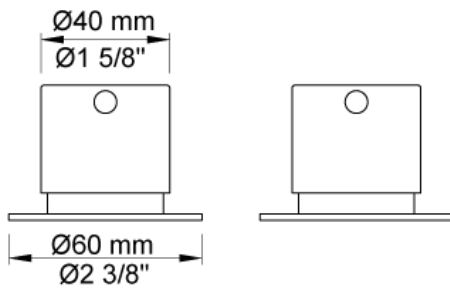

Date:

Client:

Project:

VOLA product: SC2

SC2

Two-handle mixer S50DH + S50D for use in conjunction with A24. A24 sold separately.

Flow

	Bar:	1.0	2.0	3.0	4.0	5.0
SC2	(l/min)	28.9	40.8	50.0	57.7	64.6
SC2 - A24	(l/min)	11.3	15.9	19.5	22.5	25.2

Date:

Client:

Project:

S50

Stop valve with ¼ turn ceramic disc technology. Includes non-return valve and ½" inlet/outlet. Hole cut out size: 30 mm.