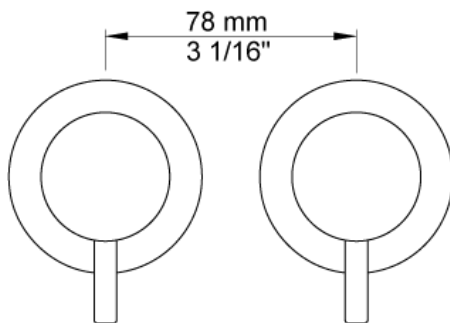

Date:

Client:

Project:

VOLA product: SC2

SC2

Two-handle mixer S50DH + S50D for use in conjunction with A24. A24 sold separately.

Flow

	Bar:	1.0	2.0	3.0	4.0	5.0
SC2	(l/min)	28.9	40.8	50.0	57.7	64.6
SC2 - A24	(l/min)	11.3	15.9	19.5	22.5	25.2

Date:

Client:

Project:

S50

Stop valve with ¼ turn ceramic disc technology. Includes non-return valve and ½" inlet/outlet. Hole cut out size: 30 mm.