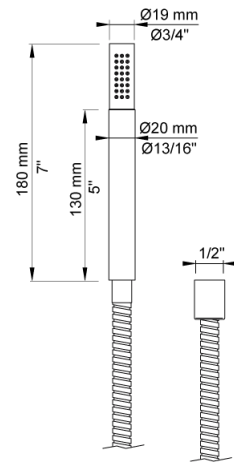

Date:

Client:

Project:

VOLA product: 1641T8

1641T8

Two-handle mixer with ¼ turn ceramic disc technology for surface mounting on solid wall. Bath spout with diverter for hand shower 1640, 3 pcs. 60 mm circular flanges 001, hand shower holder T8.

Flow

	Bar:	1.0	2.0	3.0	4.0	5.0
1641T8	(l/min)	12.1	17.2	21.0	24.3	27.1
T2	(l/min)	6.6	9.4	11.5	13.3	14.9

Available in colors

- Color 02, Grey
- Color 04, Light blue
- Color 05, Orange
- Color 06, Light green
- Color 08, Yellow
- Color 09, Dark grey
- Color 12, Mocca
- Color 14, Bright red
- Color 15, Dark blue
- Color 16, Polished chrome
- Color 17, Gloss black
- Color 18, White
- Color 19, Natural brass
- Color 20, Brushed chrome
- Color 21, Carmine red
- Color 25, Pink
- Color 27, Matt black

Date:

Client:

Project:

001
60 mm circular flange. Hole Ø33 mm.

T2
Hand shower with 1.5 m hose.

T8
Hand shower holder for low mounting.