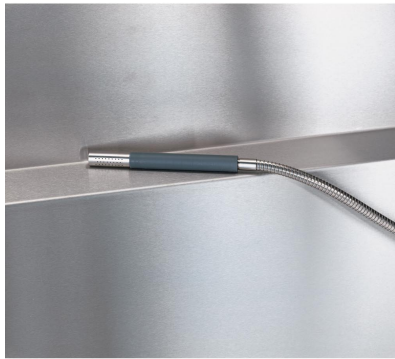

Date:

Client:

Project:

VOLA product: 1641T8

1641T8

Two-handle mixer with ¼ turn ceramic disc technology for surface mounting on solid wall. Bath spout with diverter for hand shower 1640, 3 pcs. 60 mm circular flanges 001, hand shower holder T8.

Flow

	Bar:	1.0	2.0	3.0	4.0	5.0
1641T8	(l/min)	12.1	17.2	21.0	24.3	27.1
T2	(l/min)	6.6	9.4	11.5	13.3	14.9

Available in colors

- Color 02, Grey
- Color 04, Light blue
- Color 05, Orange
- Color 06, Light green
- Color 08, Yellow
- Color 09, Dark grey
- Color 12, Mocca
- Color 14, Bright red
- Color 15, Dark blue
- Color 16, Polished chrome
- Color 17, Gloss black
- Color 18, White
- Color 19, Natural brass
- Color 20, Brushed chrome
- Color 21, Carmine red
- Color 25, Pink
- Color 27, Matt black

Date:

Client:

Project:

001
60 mm circular flange. Hole Ø33 mm.

T2
Hand shower with 1.5 m hose.

T8
Hand shower holder for low mounting.