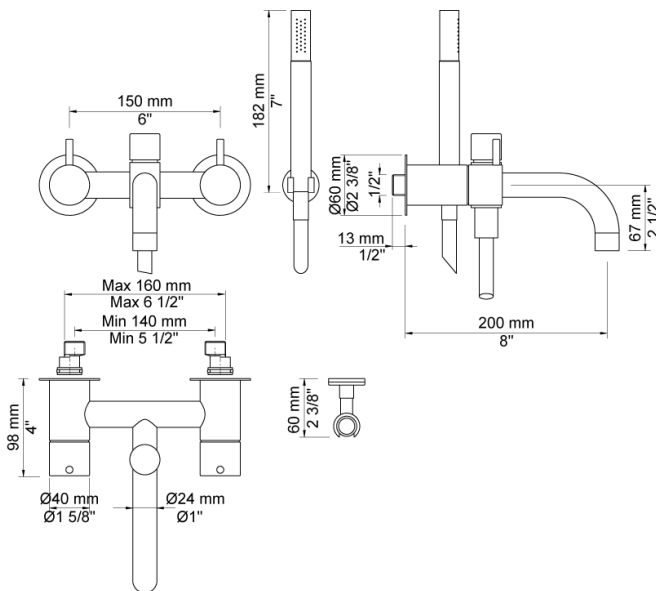

Date:

Client:

Project:

VOLA product: 1641T8

1641T8

Two-handle mixer with ¼ turn ceramic disc technology for surface mounting on solid wall. Bath spout with diverter for hand shower 1640, 3 pcs. 60 mm circular flanges 001, hand shower holder T8.

Flow

	Bar:	1.0	2.0	3.0	4.0	5.0
1641T8	(l/min)	12.1	17.2	21.0	24.3	27.1
T2	(l/min)	6.6	9.4	11.5	13.3	14.9

Available in colors

- Color 02, Grey
- Color 04, Light blue
- Color 05, Orange
- Color 06, Light green
- Color 08, Yellow
- Color 09, Dark grey
- Color 12, Mocca
- Color 14, Bright red
- Color 15, Dark blue
- Color 16, Polished chrome
- Color 17, Gloss black
- Color 18, White
- Color 19, Natural brass
- Color 20, Brushed chrome
- Color 21, Carmine red
- Color 25, Pink
- Color 27, Matt black

Date:

Client:

Project:

001
60 mm circular flange. Hole Ø33 mm.

T2
Hand shower with 1.5 m hose.

T8
Hand shower holder for low mounting.