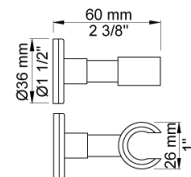

Date:

Client:

Project:

VOLA product: 1641T8

1641T8

Two-handle mixer with ¼ turn ceramic disc technology for surface mounting on solid wall. Bath spout with diverter for hand shower 1640, 3 pcs. 60 mm circular flanges 001, hand shower holder T8.

Flow

	Bar:	1.0	2.0	3.0	4.0	5.0
1641T8	(l/min)	12.1	17.2	21.0	24.3	27.1
T2	(l/min)	6.6	9.4	11.5	13.3	14.9

Available in colors

- Color 02, Grey
- Color 04, Light blue
- Color 05, Orange
- Color 06, Light green
- Color 08, Yellow
- Color 09, Dark grey
- Color 12, Mocca
- Color 14, Bright red
- Color 15, Dark blue
- Color 16, Polished chrome
- Color 17, Gloss black
- Color 18, White
- Color 19, Natural brass
- Color 20, Brushed chrome
- Color 21, Carmine red
- Color 25, Pink
- Color 27, Matt black

Date:

Client:

Project:

001
60 mm circular flange. Hole Ø33 mm.

T2
Hand shower with 1.5 m hose.

T8
Hand shower holder for low mounting.