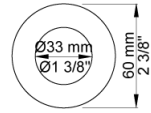

Date:

Client:

Project:

VOLA product: 1641T8

1641T8

Two-handle mixer with ¼ turn ceramic disc technology for surface mounting on solid wall. Bath spout with diverter for hand shower 1640, 3 pcs. 60 mm circular flanges 001, hand shower holder T8.

Flow

	Bar:	1.0	2.0	3.0	4.0	5.0
1641T8	(l/min)	12.1	17.2	21.0	24.3	27.1
T2	(l/min)	6.6	9.4	11.5	13.3	14.9

Available in colors

- Color 02, Grey
- Color 04, Light blue
- Color 05, Orange
- Color 06, Light green
- Color 08, Yellow
- Color 09, Dark grey
- Color 12, Mocca
- Color 14, Bright red
- Color 15, Dark blue
- Color 16, Polished chrome
- Color 17, Gloss black
- Color 18, White
- Color 19, Natural brass
- Color 20, Brushed chrome
- Color 21, Carmine red
- Color 25, Pink
- Color 27, Matt black

Date:

Client:

Project:

001
60 mm circular flange. Hole Ø33 mm.

T2
Hand shower with 1.5 m hose.

T8
Hand shower holder for low mounting.