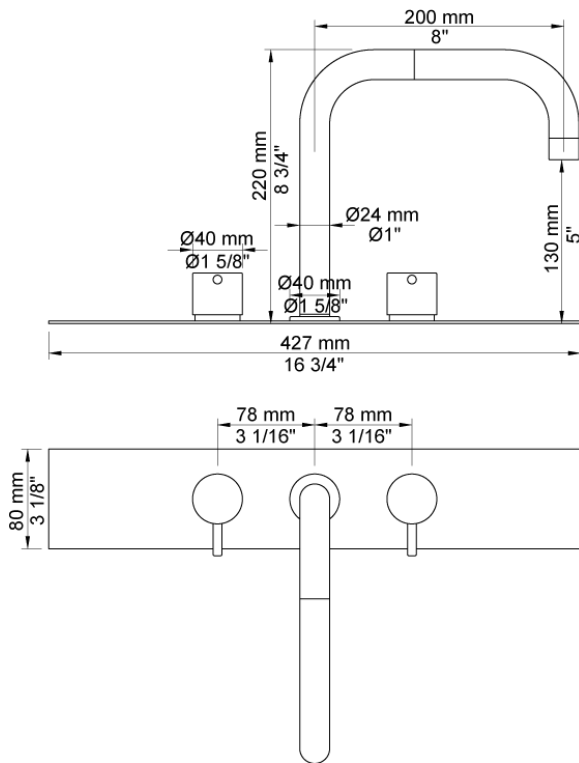

Date:

Client:

Project:

VOLA product: BK6

**BK6**

Two-handle mixer with double swivel spout for bath filling. Complete with adjustable bracket and water collection box. BK6UP = Plumbed part, fixing bracket and water collection box. BK6AP = Trim parts.

**Flow**

	Bar:	1.0	2.0	3.0	4.0	5.0
090D	(l/min)	14.4	20.4	25.0	28.9	30.0

**Available in colors**

- Color 02, Grey
- Color 04, Light blue
- Color 05, Orange
- Color 06, Light green
- Color 08, Yellow
- Color 09, Dark grey
- Color 12, Mocca
- Color 14, Bright red
- Color 15, Dark blue
- Color 16, Polished chrome
- Color 17, Gloss black
- Color 18, White
- Color 19, Natural brass
- Color 20, Brushed chrome
- Color 21, Carmine red
- Color 25, Pink
- Color 27, Matt black
- Color 40, Brushed stainless steel