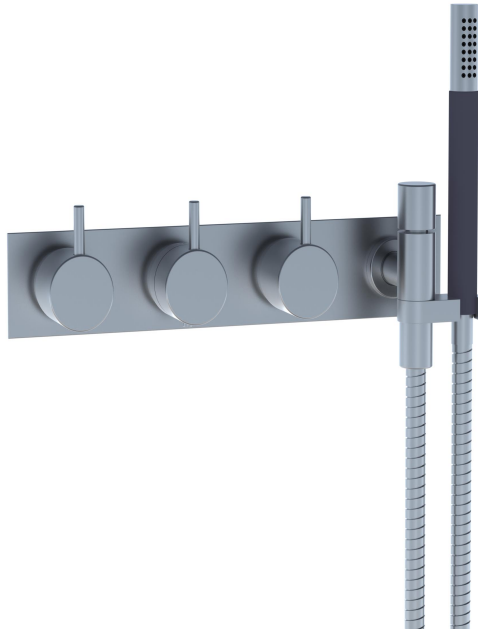

Date:

Client:

Project:

VOLA product: 5474R

5474R

¾" thermostatic mixer.5474RUP = Thermostatic mixer
 5400NV.5474RAP = Handle NR51, handle NR52, handle NR64G, hand shower and hand shower holder with non-return valve 070R, hose 1500 mm, four-hole plate 60 x 309 mm 5004B.

Flow

	Bar:	1.0	2.0	3.0	4.0	5.0
5400NV	(l/min)	18.5	26.1	32.0	37.0	41.3
070R ¹⁾	(l/min)	5.2	7.4	9.0	9.0	9.0

¹⁾ USA: Flow restricted to 1.8 gpm (7.0 l/min)

Available in colors

- Color 02, Grey
- Color 04, Light blue
- Color 05, Orange
- Color 06, Light green
- Color 08, Yellow
- Color 09, Dark grey
- Color 12, Mocca
- Color 14, Bright red
- Color 15, Dark blue
- Color 16, Polished chrome
- Color 17, Gloss black
- Color 18, White
- Color 19, Natural brass
- Color 20, Brushed chrome
- Color 21, Carmine red
- Color 25, Pink
- Color 27, Matt black
- Color 40, Brushed stainless steel

Date:

Client:

Project:

070R
Hand shower, hand shower with holder to the right and hose with non-return valve.

5004B
Four-hole plate (for 5400, 5400N and 5400NV). 60 x 309 mm. Holes Ø39, Ø39, Ø39 and Ø33 mm.

NR64G
Diverter handle for 5400/5600. With peg in the same colour as handle (Standard).