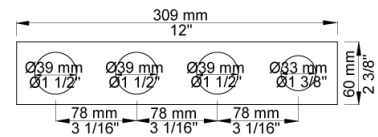

Flow

	Bar:	1.0	2.0	3.0	4.0	5.0
5400NV	(l/min)	18.5	26.1	32.0	37.0	41.3
070R ¹⁾	(l/min)	5.2	7.4	9.0	9.0	9.0

¹⁾ USA: Flow restricted to 1.8 gpm (7.0 l/min)

Available in colors

- Color 02, Grey
- Color 04, Light blue
- Color 05, Orange
- Color 06, Light green
- Color 08, Yellow
- Color 09, Dark grey
- Color 12, Mocca
- Color 14, Bright red
- Color 15, Dark blue
- Color 16, Polished chrome
- Color 17, Gloss black
- Color 18, White
- Color 19, Natural brass
- Color 20, Brushed chrome
- Color 21, Carmine red
- Color 25, Pink
- Color 27, Matt black
- Color 40, Brushed stainless steel

Date:

Client:

Project:

070R
Hand shower, hand shower with holder to the right and hose with non-return valve.

5004B
Four-hole plate (for 5400, 5400N and 5400NV). 60 x 309 mm. Holes Ø39, Ø39, Ø39 and Ø33 mm.