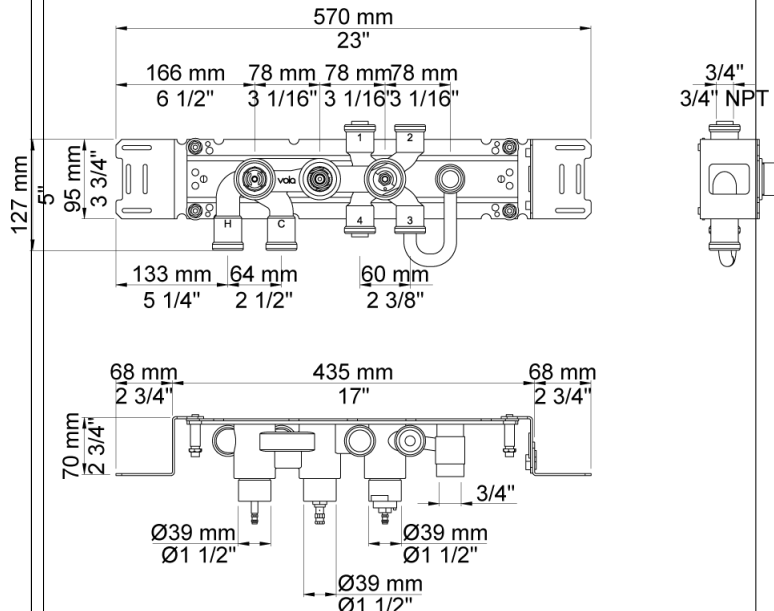

Date:

Client:

Project:

VOLA product: 5474R

5474R

¾" thermostatic mixer.5474RUP = Thermostatic mixer
 5400NV.5474RAP = Handle NR51, handle NR52, handle NR64G, hand shower and hand shower holder with non-return valve 070R, hose 1500 mm, four-hole plate 60 x 309 mm 5004B.

Flow

	Bar:	1.0	2.0	3.0	4.0	5.0
5400NV	(l/min)	18.5	26.1	32.0	37.0	41.3
070R ¹⁾	(l/min)	5.2	7.4	9.0	9.0	9.0

¹⁾ USA: Flow restricted to 1.8 gpm (7.0 l/min)

Available in colors

- Color 02, Grey
- Color 04, Light blue
- Color 05, Orange
- Color 06, Light green
- Color 08, Yellow
- Color 09, Dark grey
- Color 12, Mocca
- Color 14, Bright red
- Color 15, Dark blue
- Color 16, Polished chrome
- Color 17, Gloss black
- Color 18, White
- Color 19, Natural brass
- Color 20, Brushed chrome
- Color 21, Carmine red
- Color 25, Pink
- Color 27, Matt black
- Color 40, Brushed stainless steel

Date:

Client:

Project:

070R
Hand shower, hand shower with holder to the right and hose with non-return valve.

5004B
Four-hole plate (for 5400, 5400N and 5400NV). 60 x 309 mm. Holes Ø39, Ø39, Ø39 and Ø33 mm.

5400NV
Thermostatic mixer with diverter and one fixed outlet socket. 3/4" connection to copper, steel, iron or pex pipe work.

Date:

Client:

Project:

NR51
On/off handle for 5000 and 6000.

NR52
Thermostatic handle for serie 5000.