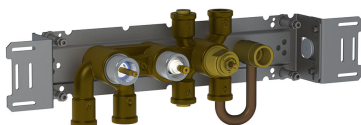

Date:

Client:

Project:

VOLA product: 5474R

5474R

¾" thermostatic mixer.5474RUP = Thermostatic mixer
 5400NV.5474RAP = Handle NR51, handle NR52, handle NR64G, hand shower and hand shower holder with non-return valve 070R, hose 1500 mm, four-hole plate 60 x 309 mm 5004B.

Date:

Client:

Project:

070R
Hand shower, hand shower with holder to the right and hose with non-return valve.

5004B
Four-hole plate (for 5400, 5400N and 5400NV). 60 x 309 mm. Holes Ø39, Ø39, Ø39 and Ø33 mm.

5400NV
Thermostatic mixer with diverter and one fixed outlet socket. 3/4" connection to copper, steel, iron or pex pipe work.

Date:

Client:

Project:

NR51
On/off handle for 5000 and 6000.

NR52
Thermostatic handle for serie 5000.

NR64G
Diverter handle for 5400/5600. With peg in the same colour as handle (Standard).